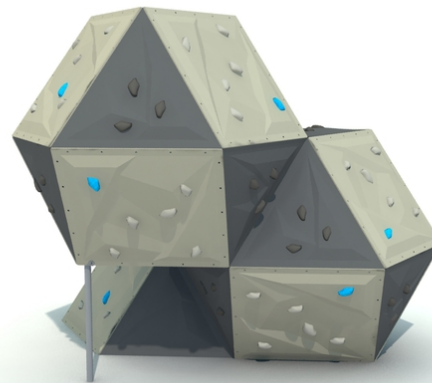

## Gemo

### Gemo 03 B

#### Description of play elements

Modular climbing stone with various levels of difficulty, build with geometrical particles jointed in a space shape, two high levels

No. number	LS-0015-00
Age group	3 - 14
Size (m)	3,0 x 2,9 x 2,5
Required area (m)	6,2 x 5,9
Fall-absorbing surface (m <sup>2</sup> )	30
Max. fall height (m)	2,4
Number of users	9