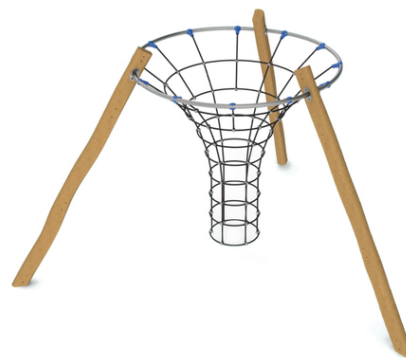

#### Description of play elements

1x handling hoop, 1x inner climbable funnel-shaped web

No. number	RR-0119-00
Age group	3 - 14
Size (m)	4,2 x 3,6 x 2,5
Required area (m)	6,2 x 6,2
Fall-absorbing surface (m <sup>2</sup> )	31
Max. fall height (m)	2,3
Number of users	9