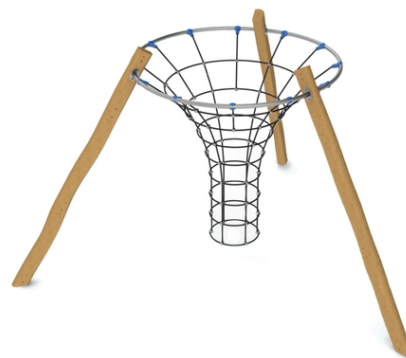

1x handling hoop, 1x inner climbable funnel-shaped web

No. number	RR-0119-00
Age group	3 - 14
Size (m)	4,2 x 3,6 x 2,5
Required area (m)	6,2 x 6,2
Fall-absorbing surface (m ²)	31
Max. fall height (m)	2,3
Number of users	9