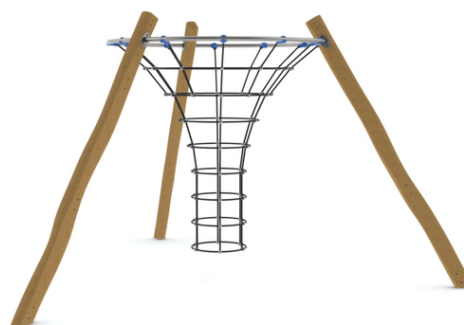

#### Description of play elements

1x handling hoop, 1x inner climbable funnel-shaped web

No. number	RR-0119-00
Age group	3 - 14
Size (m)	4,2 x 3,6 x 2,5
Required area (m)	6,2 x 6,2
Fall-absorbing surface (m <sup>2</sup> )	31
Max. fall height (m)	2,3
Number of users	9