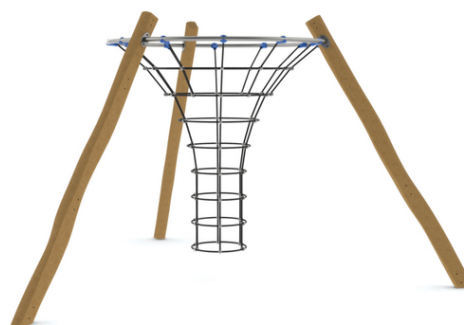

1x handling hoop, 1x inner climbable funnel-shaped web

No. number	RR-0119-00
Age group	3 - 14
Size (m)	4,2 x 3,6 x 2,5
Required area (m)	6,2 x 6,2
Fall-absorbing surface (m ²)	31
Max. fall height (m)	2,3
Number of users	9