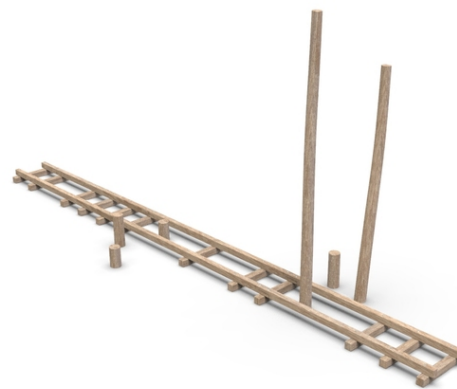

balance railway tracks construction, 4x wooden step, 2x acacia stand

No. number	WD-0222-00
Age group	3 - 14
Size (m)	8,7 x 2 x 3,7
Required area (m)	11,7 x 5
Fall-absorbing surface (m²)	45
Max. fall height (m)	0,5
Number of users	6