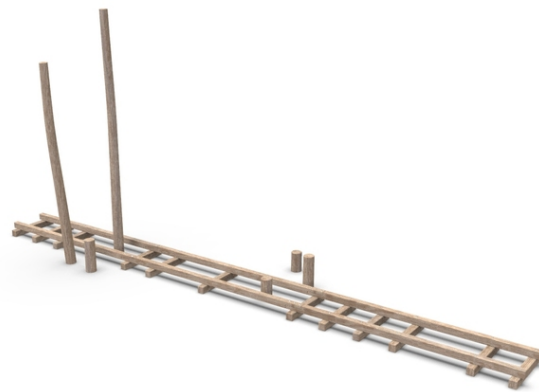

balance railway tracks construction, 4x wooden step, 2x acacia stand

No. number	WD-0222-00
Age group	3 - 14
Size (m)	8,7 x 2 x 3,7
Required area (m)	11,7 x 5
Fall-absorbing surface (m²)	45
Max. fall height (m)	0,5
Number of users	6