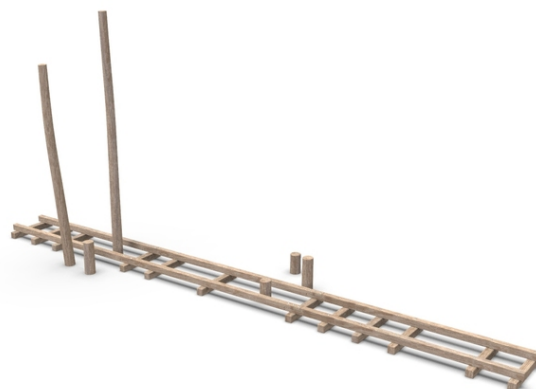

balance railway tracks construction, 4x wooden step, 2x acacia stand

No. number	WD-0222-00
Age group	3 - 14
Size (m)	8,7 x 2 x 3,7
Required area (m)	11,7 x 5
Fall-absorbing surface (m²)	45
Max. fall height (m)	0,5
Number of users	6