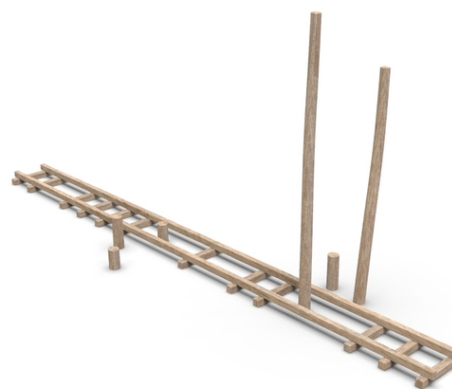

balance railway tracks construction, 4x wooden step, 2x acacia stand

No. number	WD-0222-00
Age group	3 - 14
Size (m)	8,7 x 2 x 3,7
Required area (m)	11,7 x 5
Fall-absorbing surface (m²)	45
Max. fall height (m)	0,5
Number of users	6