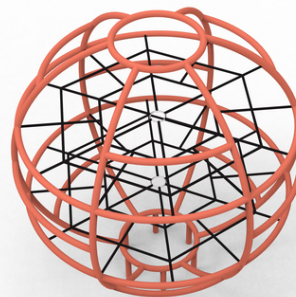

1x spherical metal climbing frame, 2x rope net in different heights

| | |
|--|-----------------|
| No. number | RE-0012-00 |
| Age group | 3 - 14 |
| Size (m) | 1,9 x 1,9 x 2,0 |
| Required area (m) | 4,9 x 4,9 |
| Fall-absorbing surface (m ²) | 19 |
| Max. fall height (m) | 2 |
| Number of users | 6 |