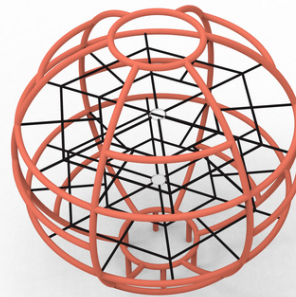

Retro Globo

Description of play elements

1x spherical metal climbing frame, 2x rope net in different heights

No. number	RE-0012-00
Age group	3 - 14
Size (m)	1,9 x 1,9 x 2,0
Required area (m)	4,9 x 4,9
Fall-absorbing surface (m²)	19
Max. fall height (m)	2
Number of users	6

The visualisations are informative.