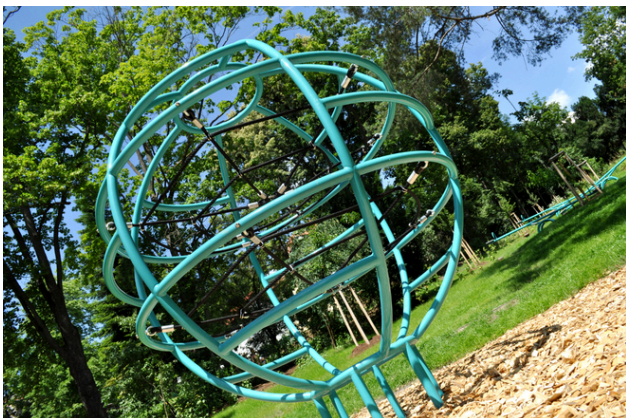

Retro Globo

Description of play elements

1x spherical metal climbing frame, 2x rope net in different heights

No. number	RE-0012-00
Age group	3 - 14
Size (m)	1,9 x 1,9 x 2,0
Required area (m)	4,9 x 4,9
Fall-absorbing surface (m²)	19
Max. fall height (m)	2
Number of users	6