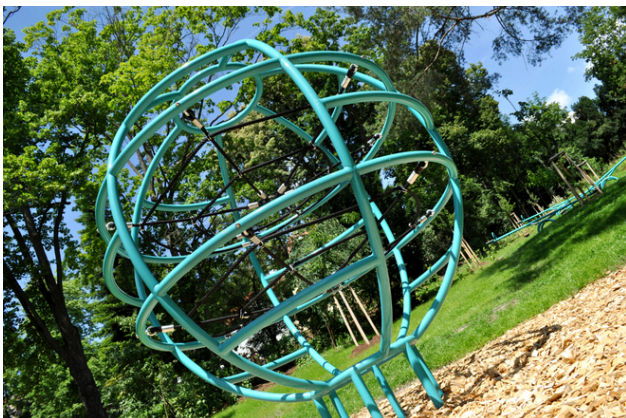

1x spherical metal climbing frame, 2x rope net in different heights

| | |
|--|-----------------|
| No. number | RE-0012-00 |
| Age group | 3 - 14 |
| Size (m) | 1,9 x 1,9 x 2,0 |
| Required area (m) | 4,9 x 4,9 |
| Fall-absorbing surface (m ²) | 19 |
| Max. fall height (m) | 2 |
| Number of users | 6 |