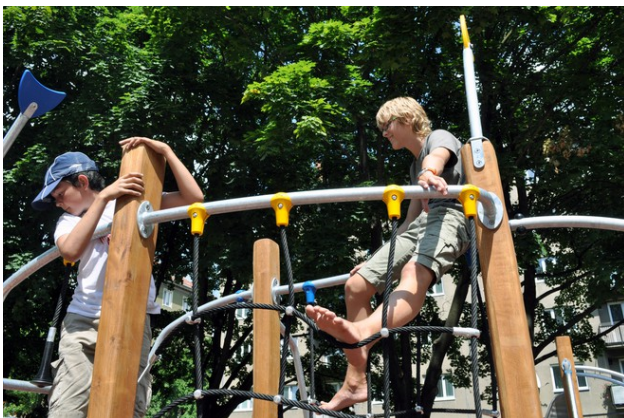

### Description of play elements

2x vertical climbing net, 2x climbing pole, 2x rope climb, 1x hanged grip, 1x bent ladder, 1x trapeze bar

No. number	RR-0105-00
Age group	3 - 14
Size (m)	2,3 x 4,2 x 3,3
Required area (m)	5,8 x 7,2
Fall-absorbing surface (m <sup>2</sup> )	30
Max. fall height (m)	2,3
Number of users	9