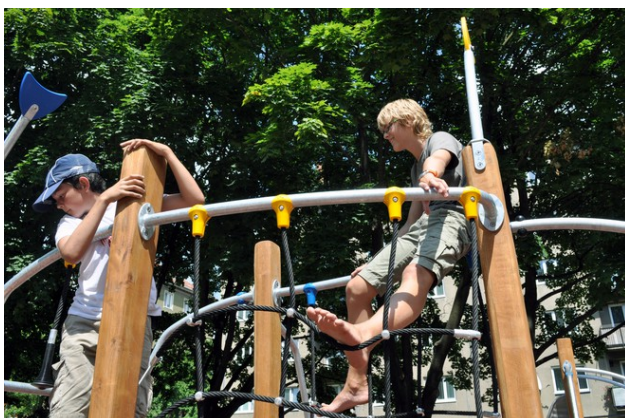

### Description of play elements

2x vertical climbing net, 2x climbing pole, 2x rope climb, 1x hanged grip, 1x bent ladder, 1x trapeze bar

No. number	RR-0105-00
Age group	3 - 14
Size (m)	2,3 x 4,2 x 3,3
Required area (m)	5,8 x 7,2
Fall-absorbing surface (m <sup>2</sup> )	30
Max. fall height (m)	2,3
Number of users	9