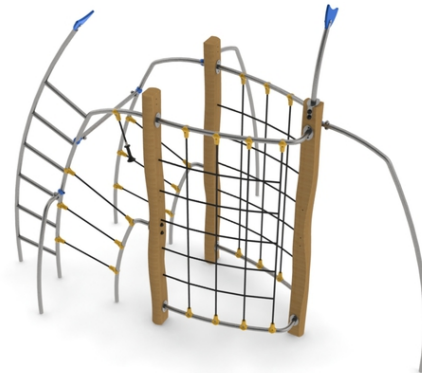

### Description of play elements

2x vertical climbing net, 2x climbing pole, 2x rope climb, 1x hanged grip, 1x bent ladder, 1x trapeze bar

No. number	RR-0105-00
Age group	3 - 14
Size (m)	2,3 x 4,2 x 3,3
Required area (m)	5,8 x 7,2
Fall-absorbing surface (m <sup>2</sup> )	30
Max. fall height (m)	2,3
Number of users	9