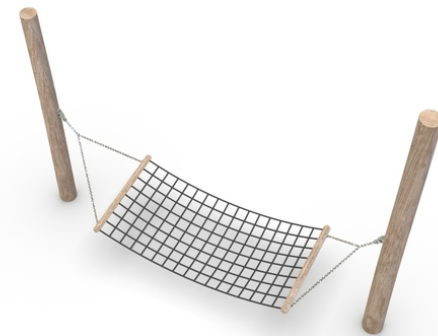

2x acacia stand, 1x rope hammock

No. number	WD-0431-01
Age group	3 - 14
Size (m)	3,7 x 1,1 x 3,0
Required area (m)	3,9 x 5,3
Fall-absorbing surface (m ²)	16
Max. fall height (m)	1,0
Number of users	1

The visualisations are informative.