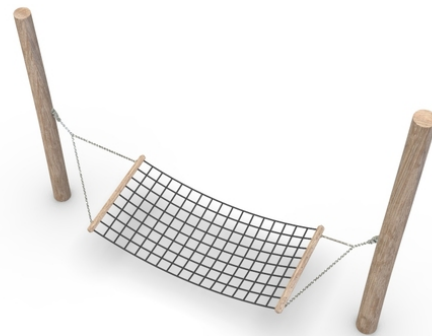

Woody Doo

Hamnet

Description of play elements

2x acacia stand, 1x rope hammock

| | |
|---|-----------------|
| No. number | WD-0431-00 |
| Age group | 3 - 14 |
| Size (m) | 3,7 x 1,1 x 3,0 |
| Required area (m) | 3,9 x 5,3 |
| Fall-absorbing surface (m²) | 16 |
| Max. fall height (m) | 1,0 |
| Number of users | 1 |

The visualisations are informative.