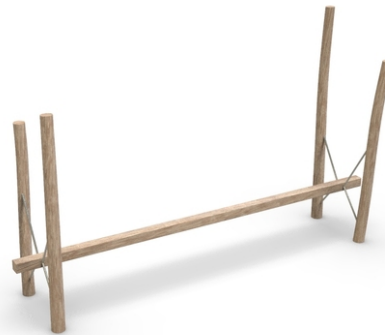

Woody Doo

Hapir

Description of play elements

4x acacia stand, 1x horizontal acacia balance beam
hanged on chains

| | |
|---|------------------|
| No. number | WD-0424-00 |
| Age group | 3 - 14 |
| Size (m) | 4,0 x 0,95 x 2,2 |
| Required area (m) | 7,0 x 3,1 |
| Fall-absorbing surface (m²) | 20 |
| Max. fall height (m) | 0,6 |
| Number of users | 2 |