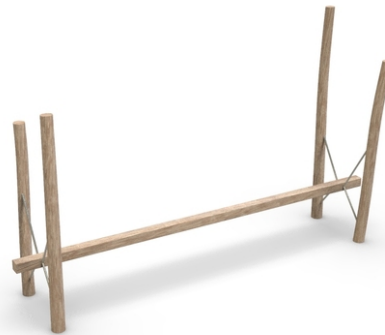

## Woody Doo

#### Description of play elements

4x acacia stand, 1x horizontal acacia balance beam  
hanged on chains

<b>No. number</b>	WD-0424-00
<b>Age group</b>	3 - 14
<b>Size (m)</b>	4,0 x 0,95 x 2,2
<b>Required area (m)</b>	7,0 x 3,1
<b>Fall-absorbing surface (m<sup>2</sup>)</b>	20
<b>Max. fall height (m)</b>	0,6
<b>Number of users</b>	2