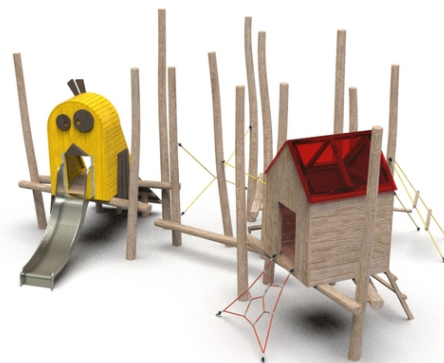

elevated wooden construction consisting of multiple individual play features, 1x stainless slide, 2x wooden hut, 13x acacia stand, 1x rope climb, walkable...

No. number	WD-0804-00
Age group	3 - 14
Size (m)	7,1 x 5,4 x 3,6
Required area (m)	9,8 x 8,4
Required area (m)	9,8 x 8,4
Fall-absorbing surface (m²)	63
Max. fall height (m)	0,95
Number of users	16