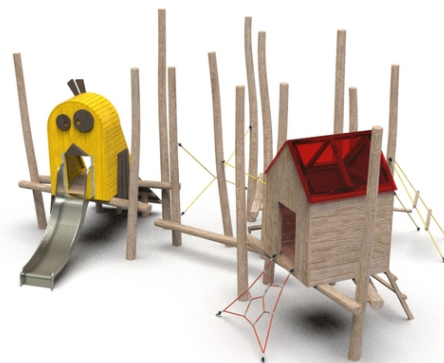

elevated wooden construction consisting of multiple individual play features, 1x stainless slide, 2x wooden hut, 13x acacia stand, 1x rope climb, walkable...

No. number	WD-0804-00
Age group	3 - 14
Size (m)	7,1 x 5,4 x 3,6
Required area (m)	9,8 x 8,4
Fall-absorbing surface (m ²)	63
Max. fall height (m)	0,95
Number of users	16