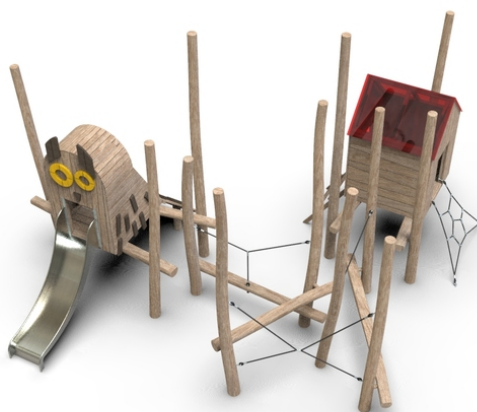

elevated wooden construction consisting of multiple individual play features, 1x stainless slide, 2x wooden hut, 13x acacia stand, walkable support ropes

No. number	WD-0810-00
Age group	3 - 14
Size (m)	6,1 x 6,1 x 3,6
Required area (m)	9,6 x 9,0
Fall-absorbing surface (m²)	58,5
Max. fall height (m)	1
Number of users	7