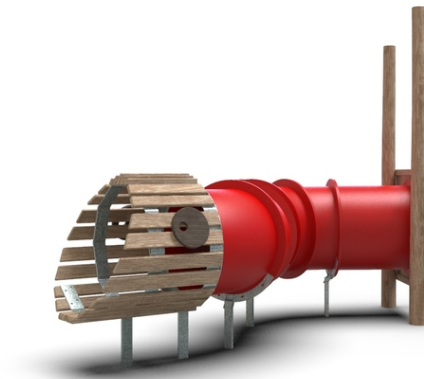

1x acacia frame, 2x acacia stand, 1x acacia head of worm, 1x plastic tunnel

No. number	WD-0316-00
Age group	3 - 10
Size (m)	4,0 x 1,9 x 2,8
Required area (m)	6,9 x 4,0
Fall-absorbing surface (m ²)	10,4
Max. fall height (m)	0,45
Number of users	5