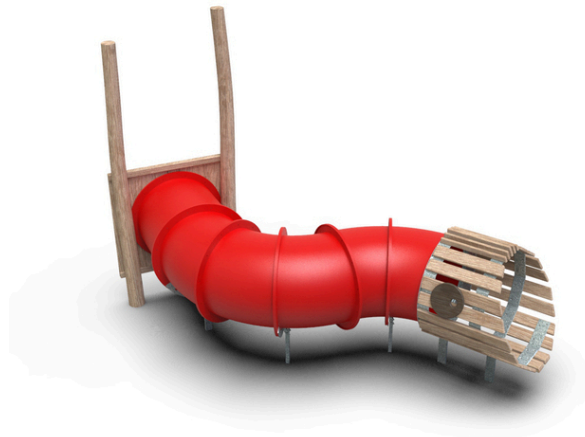

1x acacia frame, 2x acacia stand, 1x acacia head of worm, 1x plastic tunnel

No. number	WD-0316-00
Age group	3 - 10
Size (m)	4,0 x 1,9 x 2,8
Required area (m)	6,9 x 4,0
Fall-absorbing surface (m ²)	10,4
Max. fall height (m)	0,45
Number of users	5