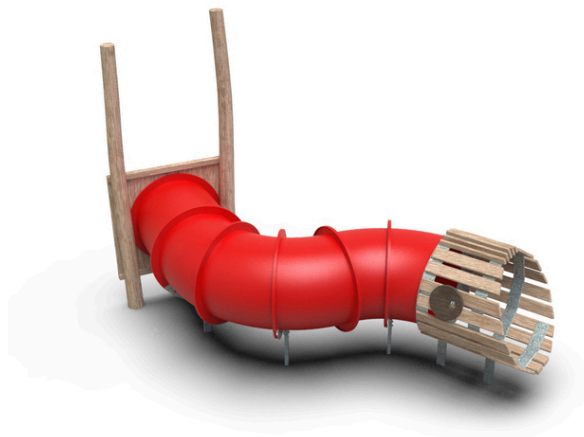

## Woody Doo

#### Description of play elements

1x acacia frame, 2x acacia stand, 1x acacia head of worm, 1x plastic tunnel

No. number	WD-0316-00
Age group	3 - 10
Size (m)	4,0 x 1,9 x 2,8
Required area (m)	6,9 x 4,0
Fall-absorbing surface (m <sup>2</sup> )	10,4
Max. fall height (m)	0,45
Number of users	5