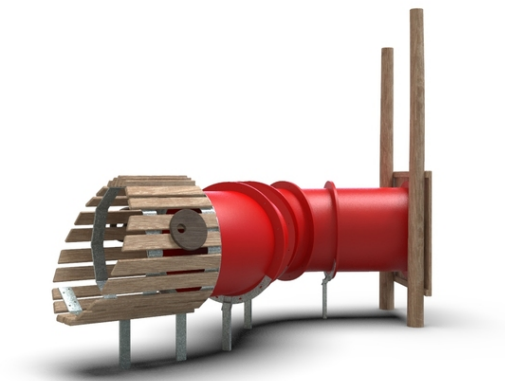

## Woody Doo

#### Description of play elements

1x acacia frame, 2x acacia stand, 1x acacia head of worm, 1x plastic tunnel

No. number	WD-0316-00
Age group	3 - 10
Size (m)	4,0 x 1,9 x 2,8
Required area (m)	6,9 x 4,0
Fall-absorbing surface (m <sup>2</sup> )	10,4
Max. fall height (m)	0,45
Number of users	5