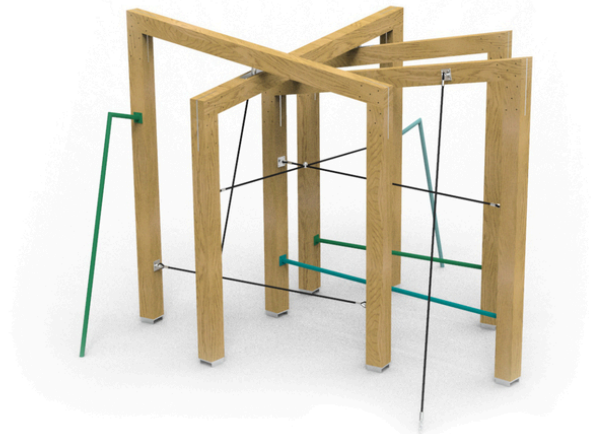

climbing frames construction, 5x climbing rope, 2x climbing pole, 2x tilted climbing pole

No. number	DI-0900-00
Age group	3-14
Size (m)	3,8 x 3,4 x 2,7
Required area (m)	6,8 x 6,4
Fall-absorbing surface (m²)	32
Max. fall height (m)	1,0
Number of users	7