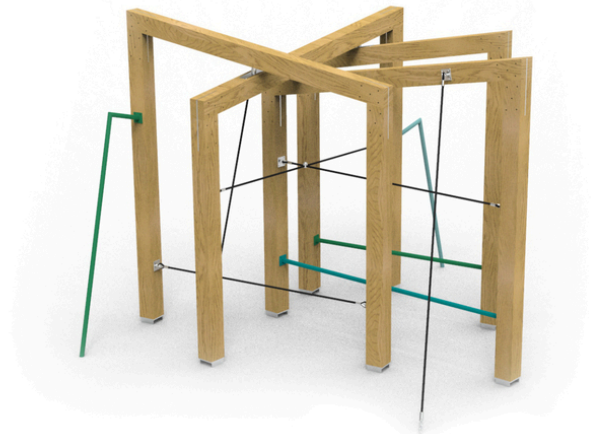

### Irejo I

#### Description of play elements

climbing frames construction, 5x climbing rope, 2x climbing pole, 2x tilted climbing pole

<b>No. number</b>	DI-0900-00
<b>Age group</b>	3-14
<b>Size (m)</b>	3,8 x 3,4 x 2,7
<b>Required area (m)</b>	6,8 x 6,4
<b>Fall-absorbing surface (m<sup>2</sup>)</b>	32
<b>Max. fall height (m)</b>	1,0
<b>Number of users</b>	7