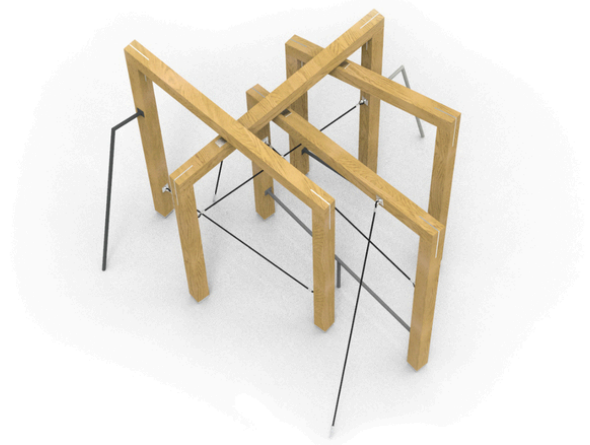

#### Description of play elements

climbing frames construction, 5x climbing rope, 2x climbing pole, 2x tilted climbing pole

<b>No. number</b>	DI-0900-00
<b>Age group</b>	3-14
<b>Size (m)</b>	3,8 x 3,4 x 2,7
<b>Required area (m)</b>	6,8 x 6,4
<b>Fall-absorbing surface (m<sup>2</sup>)</b>	32
<b>Max. fall height (m)</b>	1,0
<b>Number of users</b>	7