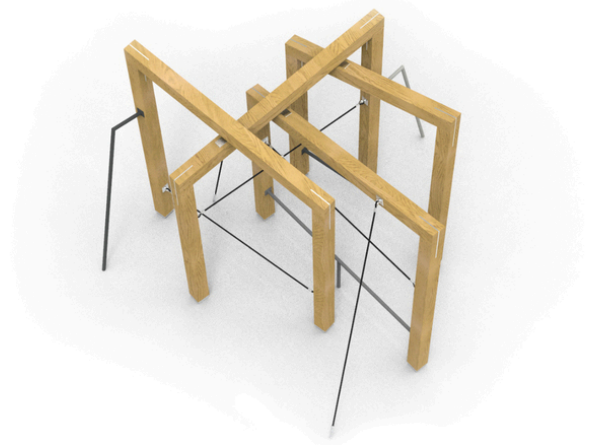

climbing frames construction, 5x climbing rope, 2x climbing pole, 2x tilted climbing pole

No. number	DI-0900-00
Age group	3-14
Size (m)	3,8 x 3,4 x 2,7
Required area (m)	6,8 x 6,4
Fall-absorbing surface (m²)	32
Max. fall height (m)	1,0
Number of users	7