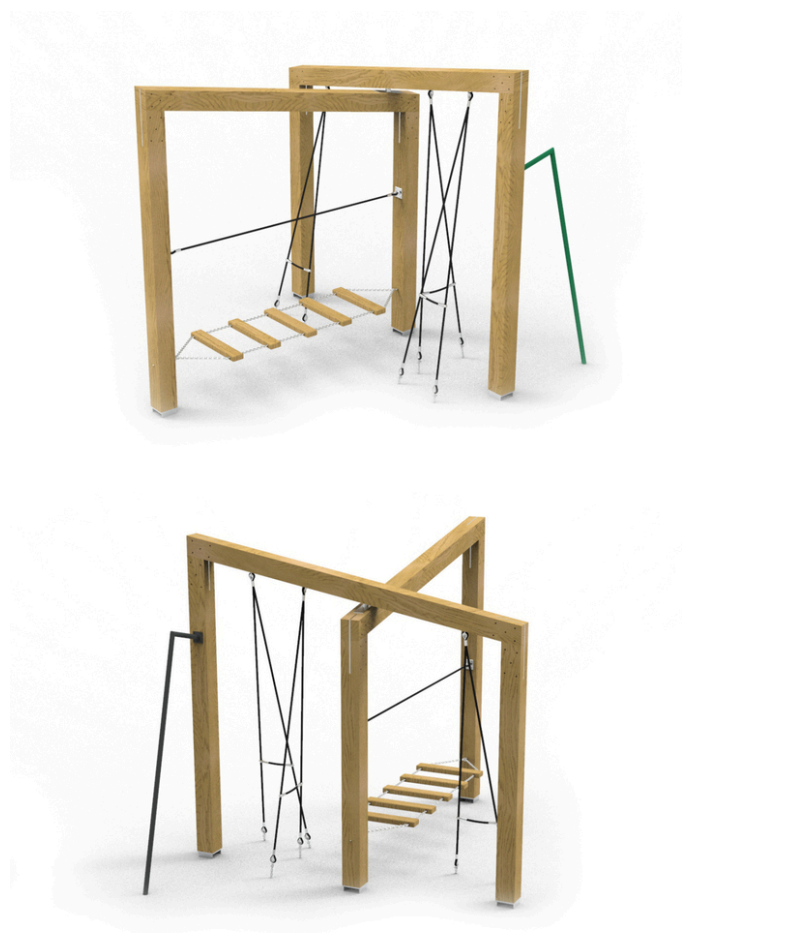

climbing frame construction, 3x balance step, 1x climbing pole, 1x support rope

No. number	DI-0110-00
Age group	3-14
Size (m)	3,3 x 2,7 x 2,6
Required area (m)	5,8 x 6,3
Fall-absorbing surface (m²)	26
Max. fall height (m)	0,9
Number of users	6