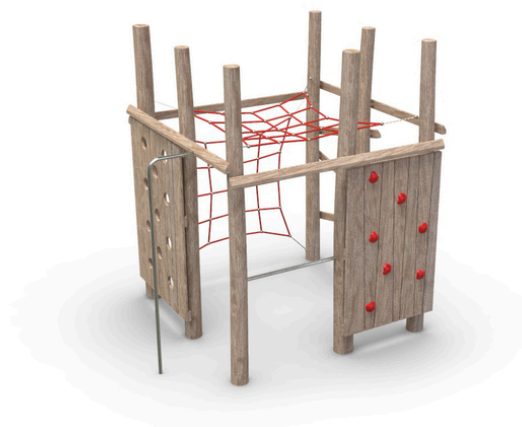

Woody Doo

Kami 03

Description of play elements

7x acacia stand, 1x horizontal climbable net, 1x vertical climbable net, 1x climbing wall with grips, 1x perforated climbing wall, 1x acacia ladder climb,...

No. number	WD-0627-00
Age group	3 - 14
Size (m)	2,2 x 2,5 x 2,6
Required area (m)	5,8 x 6,1
Fall-absorbing surface (m²)	30,6
Max. fall height (m)	1,95
Number of users	5

The visualisations are informative.