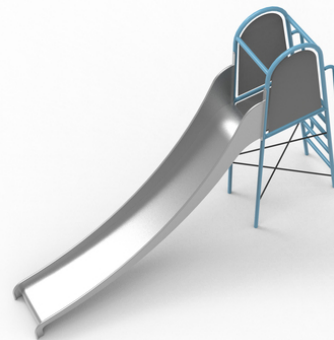

Retro

Kluzo

Description of play elements

1x slide made of metal structure, 2x climbing rope

No. number	RE-0011-00
Age group	3 - 14
Size (m)	3,5 x 0,7 x 2,5
Required area (m)	7,0 x 3,6
Fall-absorbing surface (m²)	21
Max. fall height (m)	1,5
Number of users	3