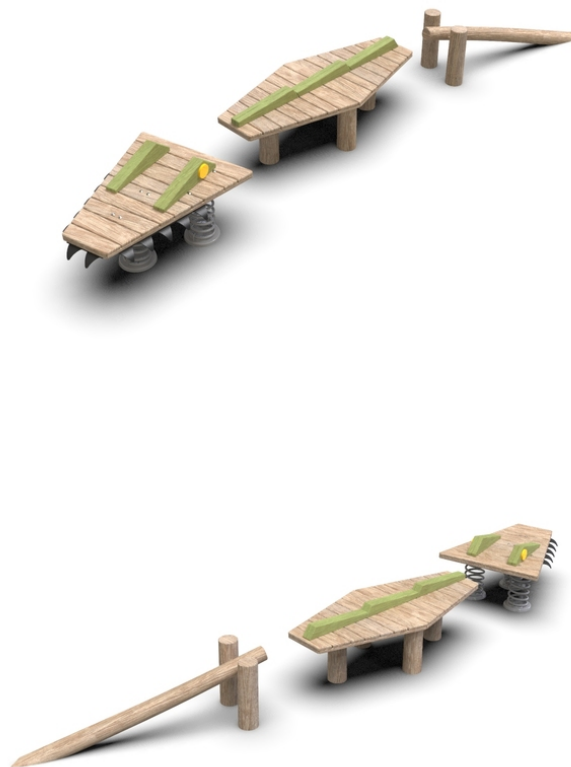

Woody Doo

Krok

Description of play elements

3x spring, 1x head with eyes, 12x rubber tooth, 1x body,
1x tail

No. number	WD-0444-00
Age group	3 - 14
Size (m)	5,8 x 1,1 x 0,65
Required area (m)	8,8 x 4,1
Fall-absorbing surface (m²)	28,9
Max. fall height (m)	0,65
Number of users	5

The visualisations are informative.