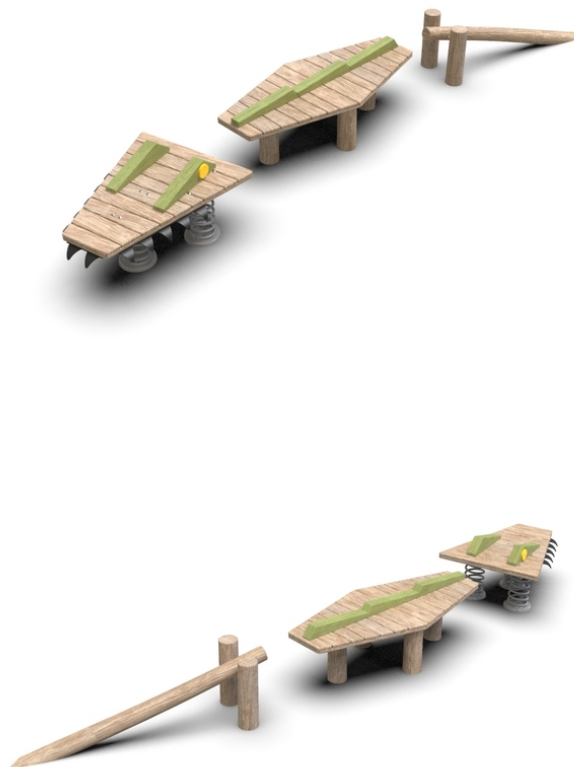

Woody Doo

Krok

Description of play elements

3x spring, 1x head with eyes, 12x rubber tooth, 1x body,
1x tail

No. number	WD-0444-00
Age group	3 - 14
Size (m)	5,8 x 1,1 x 0,65
Required area (m)	8,8 x 4,1
Fall-absorbing surface (m²)	28,9
Max. fall height (m)	0,65
Number of users	5

The visualisations are informative.