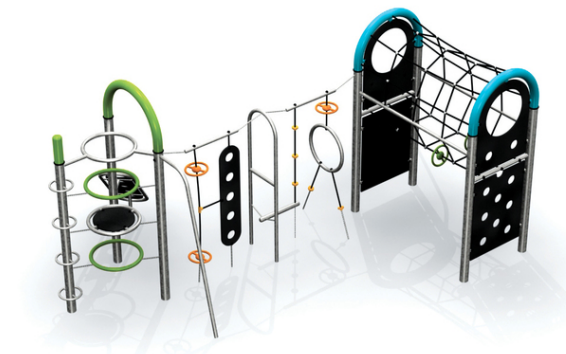

## Pipe Age

### Kronos II.

#### Description of play elements

climbing wall with holes, climbing wall with holds, rope tunnel, fire slide pole, monkey track, felly tower, spindle ladder, hole-in ramp, handles "Saturn"

<b>No. number</b>	PA-0015-00
<b>Age group</b>	3 - 14
<b>Size (m)</b>	7,5 x 4,0 x 2,7
<b>Required area (m)</b>	9,2 x 7,6
<b>Fall-absorbing surface (m<sup>2</sup>)</b>	50
<b>Max. fall height (m)</b>	2,7
<b>Number of users</b>	15