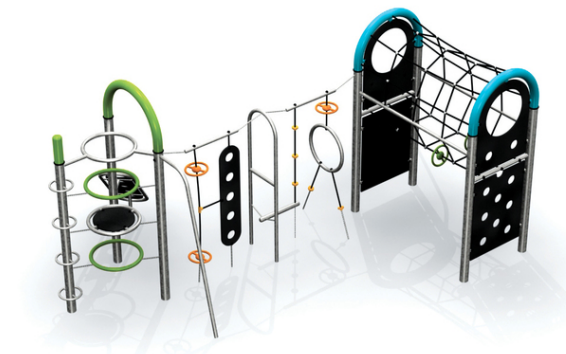

hřiště.cz, s.r.o.
sídlo firmy:
Příkop 838/6
Brno 602 00
www.hriste.cz

kanceláře, korespondence:
Zábrdovická 2
615 00 Brno-Židenice
mobil: +420 777 224 404
e-mail: info@hriste.cz

hřiště.cz

Pipe Age

Kronos II.

Description of play elements

climbing wall with holes, climbing wall with holds, rope tunnel, fire slide pole, monkey track, felly tower, spindle ladder, hole-in ramp, handles "Saturn"

No. number	PA-0015-00
Age group	3 - 14
Size (m)	7,5 x 4,0 x 2,7
Required area (m)	9,2 x 7,6
Fall-absorbing surface (m²)	50
Max. fall height (m)	2,7
Number of users	15