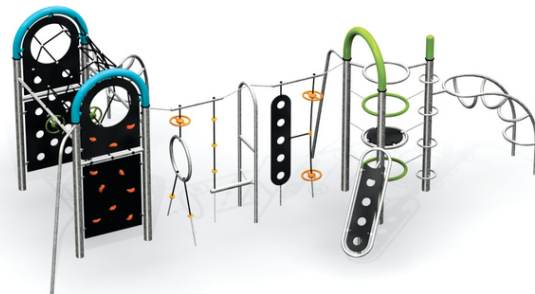

## Pipe Age Kronos III.

### Description of play elements

climbing wall with holes, climbing wall with holds, rope tunnel, fire slide pole, monkey track, felly tower, spindle ladder, hole-in ramp, 2x curved...

No. number	PA-0016-00
Age group	3 - 14
Size (m)	7,3 x 5,3 x 2,7
Required area (m)	10,4 x 8,1
Fall-absorbing surface (m <sup>2</sup> )	57,5
Max. fall height (m)	2,7
Number of users	17