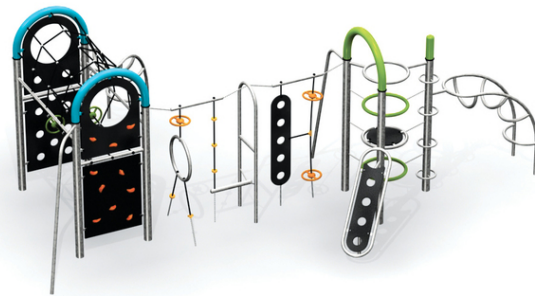

## Pipe Age Kronos III.

### Description of play elements

climbing wall with holes, climbing wall with holds, rope tunnel, fire slide pole, monkey track, felly tower, spindle ladder, hole-in ramp, 2x curved...

No. number	PA-0016-00
Age group	3 - 14
Size (m)	7,3 x 5,3 x 2,7
Required area (m)	10,4 x 8,1
Fall-absorbing surface (m <sup>2</sup> )	57,5
Max. fall height (m)	2,7
Number of users	17