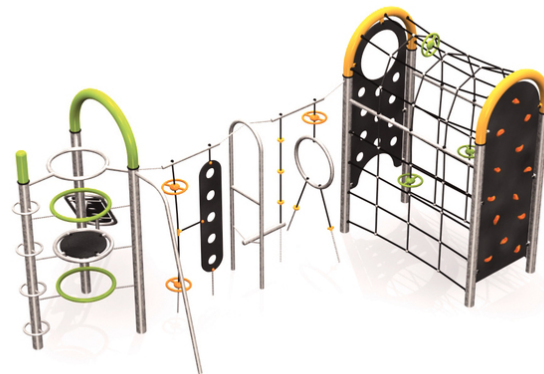

## Pipe Age

### Kronos V.

#### Description of play elements

climbing wall with holes, climbing wall with holds, rope net, fire slide pole, monkey track, felly tower, spindle ladder, hole-in ramp, handles "Saturn"

No. number	PA-0018-00
Age group	3 - 14
Size (m)	7,6 x 4,0 x 2,7
Required area (m)	9,2 x 7,6
Fall-absorbing surface (m <sup>2</sup> )	50
Max. fall height (m)	2,7
Number of users	16