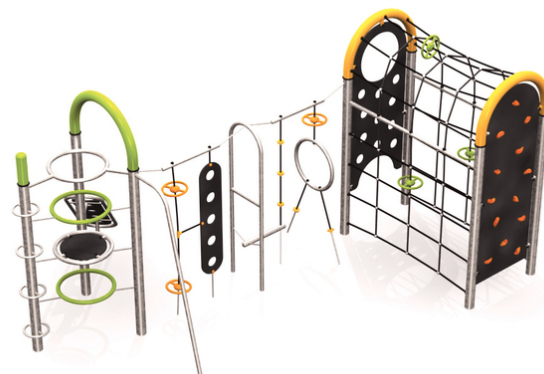

Description of play elements

climbing wall with holes, climbing wall with holds, rope net, fire slide pole, monkey track, felly tower, spindle ladder, hole-in ramp, handles "Saturn"

No. number	PA-0018-00
Age group	3 - 14
Size (m)	7,6 x 4,0 x 2,7
Required area (m)	9,2 x 7,6
Fall-absorbing surface (m ²)	50
Max. fall height (m)	2,7
Number of users	16