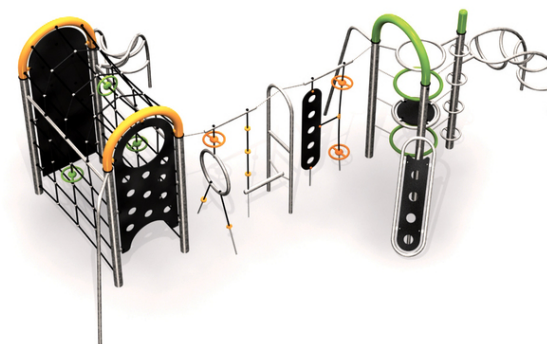

Description of play elements

climbing wall with holes, climbing wall with holds, rope net, fire slide pole, monkey track, felly tower, spindle ladder, hole-in ramp, twice curved ladder,...

No. number	PA-0019-00
Age group	3 - 14
Size (m)	7,3 x 5,3 x 2,7
Required area (m)	10,4 x 8,5
Fall-absorbing surface (m ²)	57
Max. fall height (m)	2,7
Number of users	18