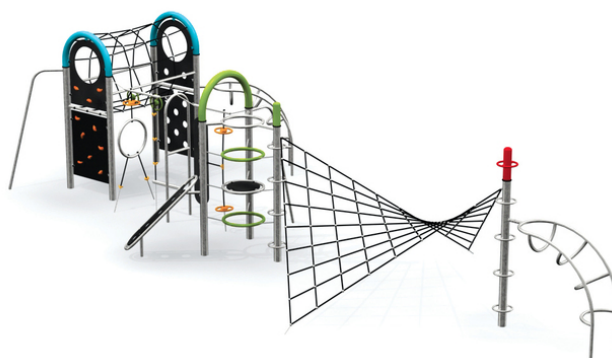

climbing wall with holes, climbing wall with holds, rope tunnel, fire slide pole, monkey track, felly tower, 2x spindle ladder, hole-in ramp, 2x curved...

No. number	PA-0020-00
Age group	3 - 14
Size (m)	12,4 x 6,6 x 2,7
Required area (m)	15,4 x 9,3
Fall-absorbing surface (m ²)	87
Max. fall height (m)	2,7
Number of users	22