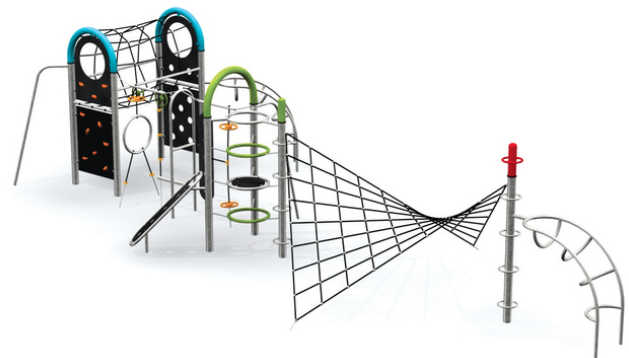

Pipe Age Kronos VII.

Description of play elements

climbing wall with holes, climbing wall with holds, rope tunnel, fire slide pole, monkey track, felly tower, 2x spindle ladder, hole-in ramp, 2x curved...

No. number	PA-0020-00
Age group	3 - 14
Size (m)	12,4 x 6,6 x 2,7
Required area (m)	15,4 x 9,3
Fall-absorbing surface (m²)	87
Max. fall height (m)	2,7
Number of users	22

The visualisations are informative.