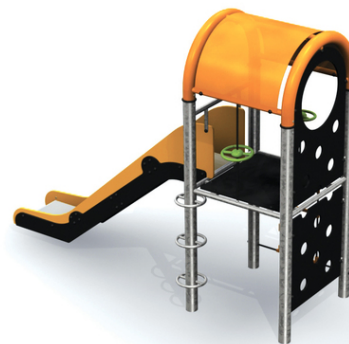

#### Description of play elements

slide, climbing wall with holes, rope ladder, spindle ladder, handles "Saturn"

No. number	PA-0022-00
Age group	3 - 14
Size (m)	1,0 x 3,4 x 2,7
Required area (m)	4,8 x 7,2
Fall-absorbing surface (m <sup>2</sup> )	26
Max. fall height (m)	1,9
Number of users	6