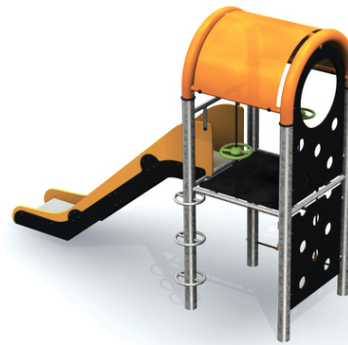

## Pipe Age

#### Description of play elements

slide, climbing wall with holes, rope ladder, spindle ladder, handles "Saturn"

No. number	PA-0022-00
Age group	3 - 14
Size (m)	1,0 x 3,4 x 2,7
Required area (m)	4,8 x 7,2
Fall-absorbing surface (m <sup>2</sup> )	26
Max. fall height (m)	1,9
Number of users	6