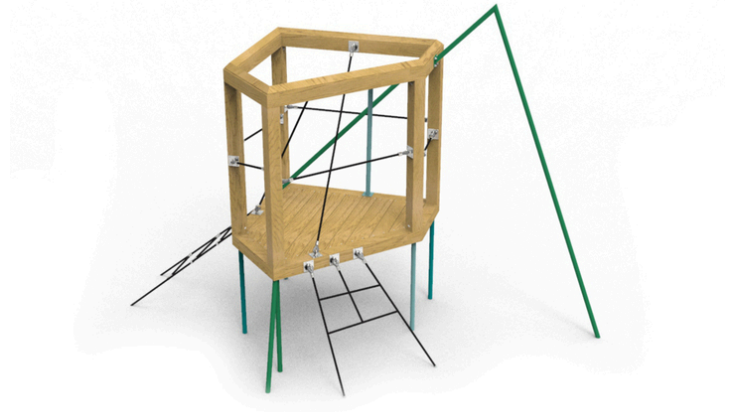

## Kubo I

### Description of play elements

climbing element construction, 1x flooring, 2x rope climb, 5x rope handrail, 2x tilted climbing rope, 2x tilted climbing pole, 1x climbing pole

<b>No. number</b>	DI-0700-00
<b>Age group</b>	3-14
<b>Size (m)</b>	4,0 x 1,8 x 2,9
<b>Required area (m)</b>	7,0 x 4,8
<b>Fall-absorbing surface (m<sup>2</sup>)</b>	27
<b>Max. fall height (m)</b>	1,8
<b>Number of users</b>	4