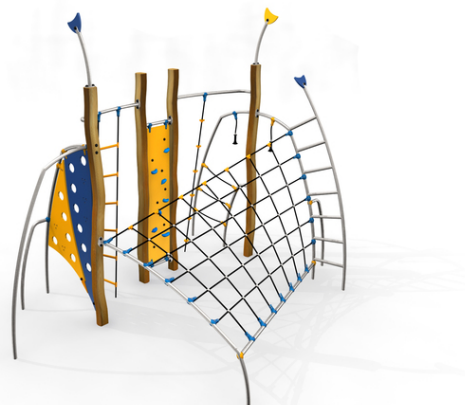

1x perforated climbing wall, 1x climbing wall with grips, 1x climbing pole, 1x rope ladder, 1x spatial net, 1x rope with grips, 1x rope climb, 1x curved...

No. number	RR-0054-00
Age group	3 - 14
Size (m)	4,7 x 3,6 x 3,7
Required area (m)	8,1 x 6,7
Fall-absorbing surface (m ²)	45,5
Max. fall height (m)	2,75
Number of users	14

The visualisations are informative.