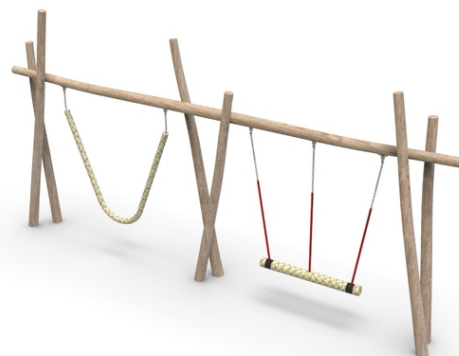

## Woody Doo

#### Description of play elements

construction of acacia swing, 1x hanged pair swing, 1x hanged rope swing

No. number	WD-0410-00
Age group	3 - 14
Size (m)	7 x 0,6 x 3,4
Required area (m)	7 x 8
Fall-absorbing surface (m <sup>2</sup> )	56
Max. fall height (m)	1,5
Number of users	3