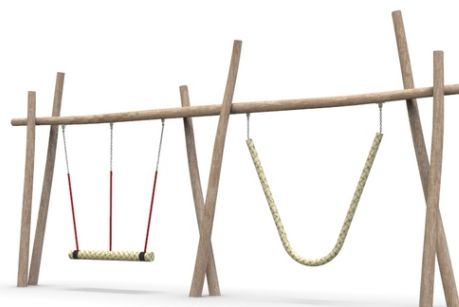

## Woody Doo

#### Description of play elements

construction of acacia swing, 1x hanged pair swing, 1x hanged rope swing

No. number	WD-0410-00
Age group	3 - 14
Size (m)	7 x 0,6 x 3,4
Required area (m)	7 x 8
Fall-absorbing surface (m <sup>2</sup> )	56
Max. fall height (m)	1,5
Number of users	3