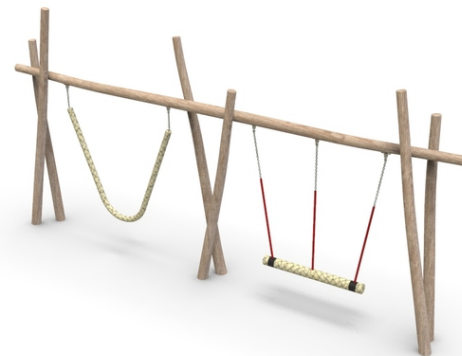

construction of acacia swing, 1x hanged pair swing, 1x hanged rope swing

No. number	WD-0410-00
Age group	3 - 14
Size (m)	7 x 0,6 x 3,4
Required area (m)	7 x 8
Fall-absorbing surface (m ²)	56
Max. fall height (m)	1,5
Number of users	3