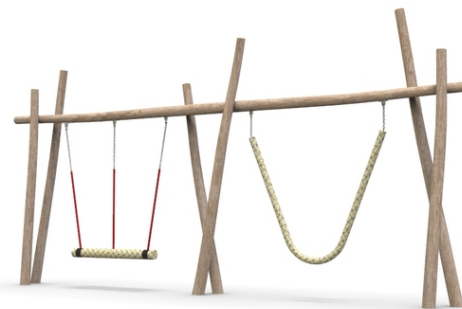

construction of acacia swing, 1x hanged pair swing, 1x hanged rope swing

No. number	WD-0410-00
Age group	3 - 14
Size (m)	7 x 0,6 x 3,4
Required area (m)	7 x 8
Fall-absorbing surface (m ²)	56
Max. fall height (m)	1,5
Number of users	3