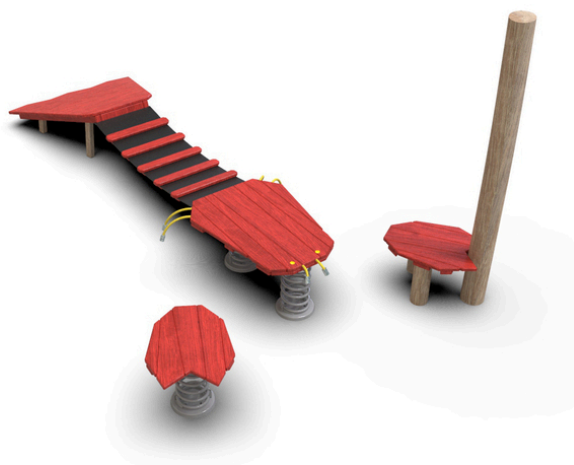

Woody Doo

Lokust

Description of play elements

1x acacia grass straw, 1x acacia head, 4x spring, 1x acacia tail, 1x rubber bridge with steps

No. number	WD-0438-00
Age group	3 - 14
Size (m)	4,2 x 2,5 x 2,0
Required area (m)	7,2 x 5,5
Fall-absorbing surface (m²)	30
Max. fall height (m)	0,5
Number of users	5

The visualisations are informative.