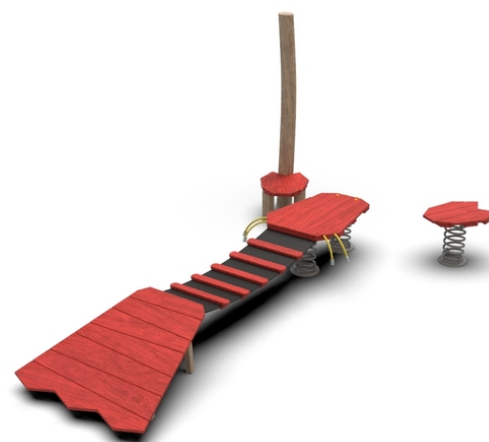

Woody Doo

Lokust

Description of play elements

1x acacia grass straw, 1x acacia head, 4x spring, 1x acacia tail, 1x rubber bridge with steps

No. number	WD-0438-00
Age group	3 - 14
Size (m)	4,2 x 2,5 x 2,0
Required area (m)	7,2 x 5,5
Fall-absorbing surface (m²)	30
Max. fall height (m)	0,5
Number of users	5

The visualisations are informative.