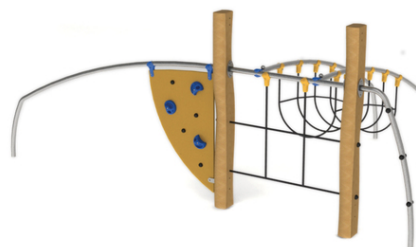

1x rope bridge, 1x net climb, 1x climbing wall with grips, 1x small trapeze bar, 1x climbing pole with grips, 1x low bent trapeze bar

No. number	RR-0137-00
Age group	3 - 14
Size (m)	4,0 x 2,4 x 1,6
Required area (m)	7,0 x 5,4
Fall-absorbing surface (m²)	20
Max. fall height (m)	0,95
Number of users	5