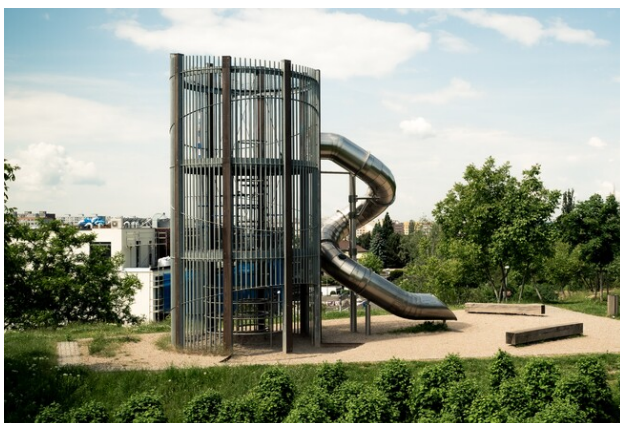

Description of play elements

circular, steel ladder with safety between landings, intermediate levels, plastic flooring, circular, steel ladder, long screw slide

No. number	XA-0010-00
Age group	3-14
Size (m)	8,5 x 4,2 x 8,7
Required area (m)	12,0 x 7,2
Fall-absorbing surface (m ²)	17
Max. fall height (m)	2,4
Number of users	12