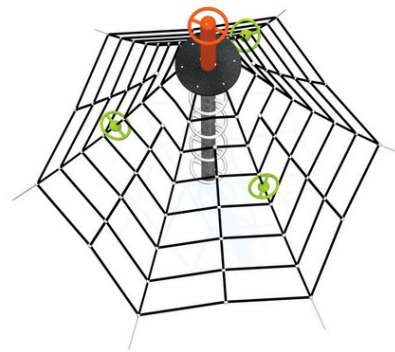

spindle ladder, rope net, stage with handle, handles
"Saturn"

No. number	PA-0025-00
Age group	3 - 14
Size (m)	3,0 x 3,0 x 3,3
Required area (m)	5,7 x 5,7
Fall-absorbing surface (m ²)	25,5
Max. fall height (m)	2,4
Number of users	10