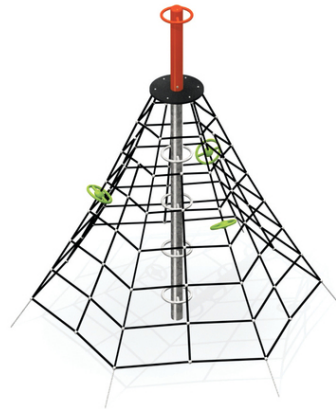

spindle ladder, rope net, stage with handle, handles
"Saturn"

No. number	PA-0025-00
Age group	3 - 14
Size (m)	3,0 x 3,0 x 3,3
Required area (m)	5,7 x 5,7
Fall-absorbing surface (m ²)	25,5
Max. fall height (m)	2,4
Number of users	10