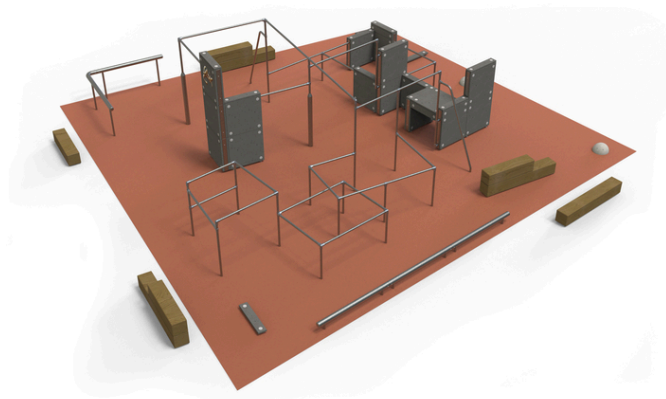

14x panel made of concrete composite, set of low and high horizontal bars on metal uprights, 2x vertical tilted bar, 2x low balancing rail, 2x rebounding...

No. number	PK-9002-00
Size (m)	12,4 x 11,5
Required area (m)	14,7 x 13,9
Fall-absorbing surface (m²)	114
Max. fall height (m)	1,87