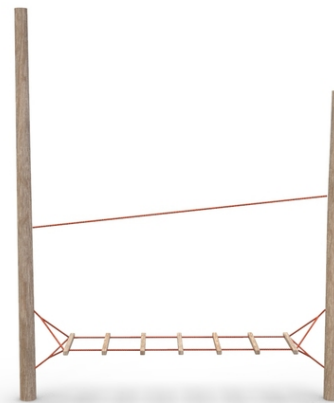

Description of play elements

2x acacia stand, 1x horizontal rope ladder with wooden steps, 1x support rope

| | |
|--|-----------------|
| No. number | WD-0615-00 |
| Age group | 3 - 14 |
| Size (m) | 3,2 x 0,7 x 3,2 |
| Required area (m) | 6,0 x 3,7 |
| Fall-absorbing surface (m ²) | 19 |
| Max. fall height (m) | 0,6 |
| Number of users | 3 |