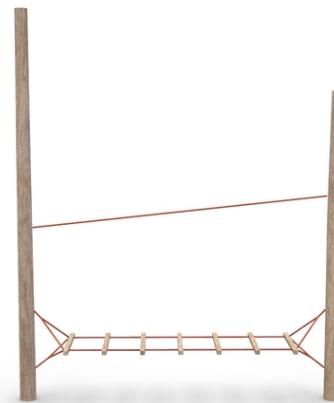

Description of play elements

2x acacia stand, 1x horizontal rope ladder with wooden steps, 1x support rope

No. number	WD-0615-00
Age group	3 - 14
Size (m)	3,2 x 0,7 x 3,2
Required area (m)	6,0 x 3,7
Fall-absorbing surface (m ²)	19
Max. fall height (m)	0,6
Number of users	3