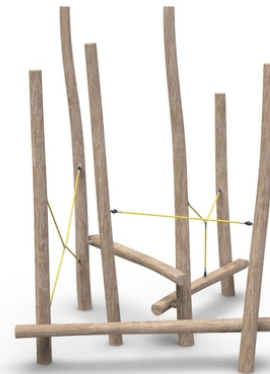

Woody Doo

Mido set

Description of play elements

6x acacia stand, 3x acacia walkable bar, 5x support walkable rope

No. number	WD-0221-00
Age group	3 - 14
Size (m)	3,2x2,9x3,2
Required area (m)	6,2x5,7
Fall-absorbing surface (m²)	25
Max. fall height (m)	1
Number of users	3