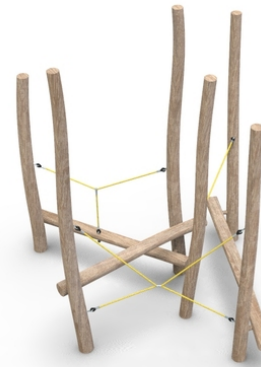

Woody Doo

Mido set

Description of play elements

6x acacia stand, 3x acacia walkable bar, 5x support walkable rope

No. number	WD-0221-00
Age group	3 - 14
Size (m)	3,2x2,9x3,2
Required area (m)	6,2x5,7
Fall-absorbing surface (m²)	25
Max. fall height (m)	1
Number of users	3