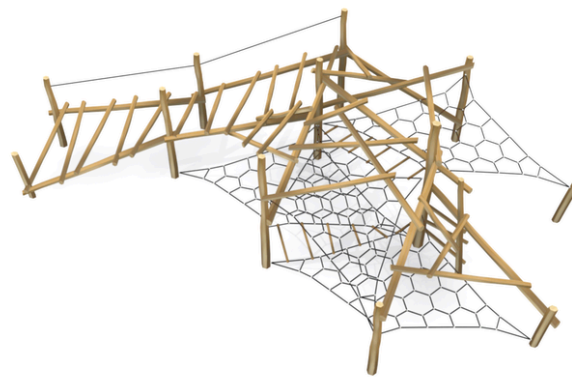

## Woody Doo

### Mikado ladder

#### Description of play elements

Beam, rhomb curved honeycomb network with wirework between four stands, slanting ladder

<b>No. number</b>	BA-0360-05
<b>Age group</b>	3-14
<b>Size (m)</b>	10,4 x 6,0 x 3,4
<b>Required area (m)</b>	13,6 x 10,2
<b>Fall-absorbing surface (m<sup>2</sup>)</b>	99
<b>Max. fall height (m)</b>	2,7
<b>Number of users</b>	15