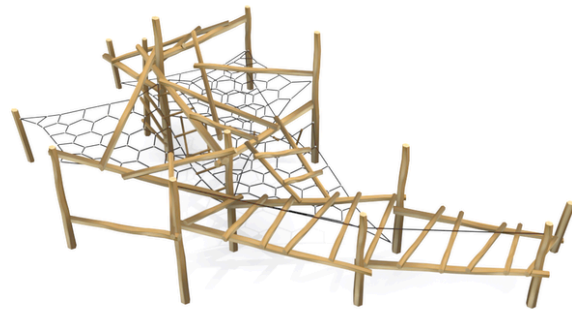

## Woody Doo

### Mikado ladder

#### Description of play elements

Beam, rhomb curved honeycomb network with wirework between four stands, slanting ladder

<b>No. number</b>	BA-0360-05
<b>Age group</b>	3-14
<b>Size (m)</b>	10,4 x 6,0 x 3,4
<b>Required area (m)</b>	13,6 x 10,2
<b>Fall-absorbing surface (m<sup>2</sup>)</b>	99
<b>Max. fall height (m)</b>	2,7
<b>Number of users</b>	15