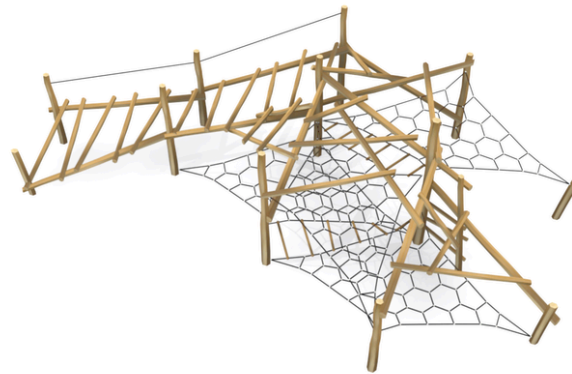

Beam, rhomb curved honeycomb network with wirework between four stands, slanting ladder

No. number	BA-0360-05
Age group	3-14
Size (m)	10,4 x 6,0 x 3,4
Required area (m)	13,6 x 10,2
Fall-absorbing surface (m²)	99
Max. fall height (m)	2,7
Number of users	15