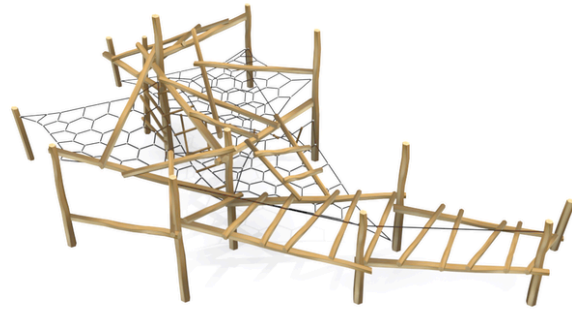

Beam, rhomb curved honeycomb network with wirework between four stands, slanting ladder

No. number	BA-0360-05
Age group	3-14
Size (m)	10,4 x 6,0 x 3,4
Required area (m)	13,6 x 10,2
Fall-absorbing surface (m²)	99
Max. fall height (m)	2,7
Number of users	15