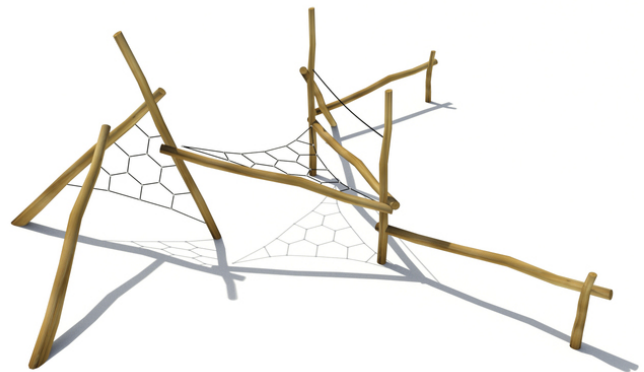

## Woody Doo

### Mikado triangle

#### Description of play elements

Horizontal honeycomb net of triangular shape between three horizontal stands, vertical honeycomb net of triangular shape between two vertical stands, 2x...

<b>No. number</b>	BA-0358-00
<b>Age group</b>	3-14
<b>Size (m)</b>	8,8 x 8,2 x 3,3
<b>Required area (m)</b>	11,8 x 11,2
<b>Fall-absorbing surface (m<sup>2</sup>)</b>	64
<b>Max. fall height (m)</b>	2,5
<b>Number of users</b>	10