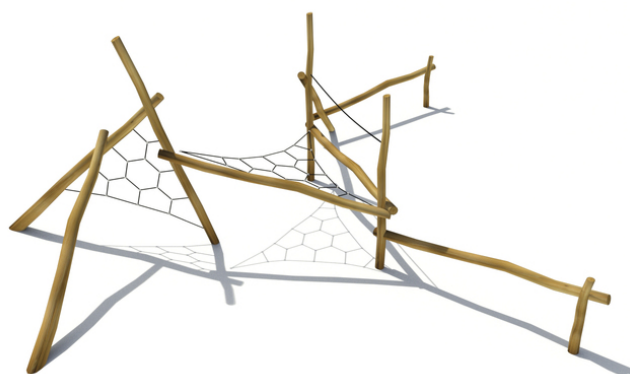

## Woody Doo

### Mikado triangle

#### Description of play elements

Horizontal honeycomb net of triangular shape between three horizontal stands, vertical honeycomb net of triangular shape between two vertical stands, 2x...

<b>No. number</b>	BA-0358-00
<b>Age group</b>	3-14
<b>Size (m)</b>	8,8 x 8,2 x 3,3
<b>Required area (m)</b>	11,8 x 11,2
<b>Fall-absorbing surface (m<sup>2</sup>)</b>	64
<b>Max. fall height (m)</b>	2,5
<b>Number of users</b>	10