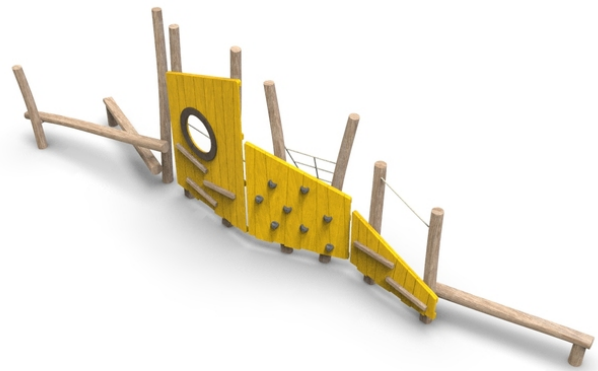

Woody Doo

Monse

Description of play elements

sea monster acacia construction, 1x climbing wall with grips, 1x climbing wall with wooden prism grips, 2x rope climb

No. number	WD-0305-00
Age group	3 - 14
Size (m)	8,4 x 1,5 x 3
Required area (m)	11,4 x 4,4
Fall-absorbing surface (m²)	39
Max. fall height (m)	1,6
Number of users	7

The visualisations are informative.