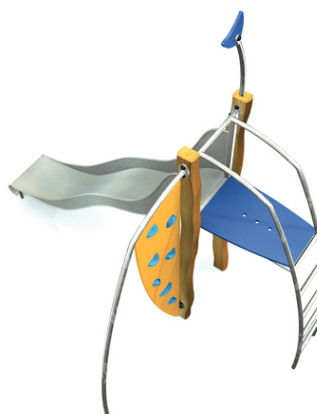

1x climbing tower construction, 1x stainless slide, 1x metal ladder, 1x climbing wall with grips, 1x bent climbing pole

No. number	RR-0056-00
Age group	3 - 14
Size (m)	3,6 x 2,1 x 3,3
Required area (m)	7,1 x 5,0
Fall-absorbing surface (m ²)	26
Max. fall height (m)	2,3
Number of users	4