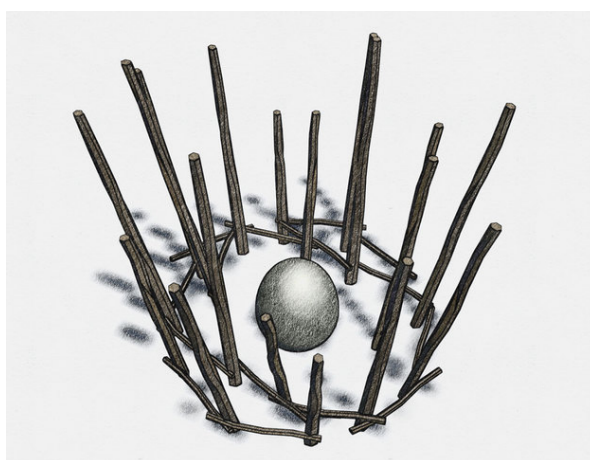

concrete eggs, balance stakes

No. number	XX-19230-02
------------	-------------

Age group	3-14
-----------	------

Size (m)	4,0 x 4,1 x 3,5
----------	-----------------

Required area (m)	4,0 x 4,1
-------------------	-----------

Max. fall height (m)	0,6
----------------------	-----

Number of users	7
-----------------	---

The visualisations are informative.