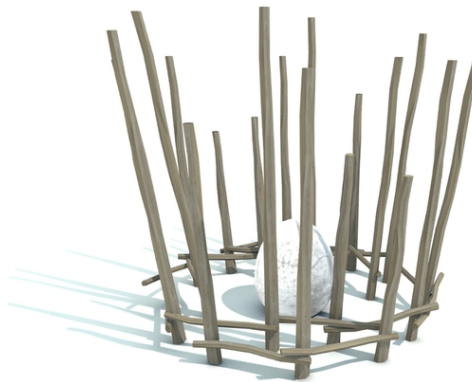

concrete eggs, balance stakes

No. number	XX-19230-02
Age group	3-14
Size (m)	4,0 x 4,1 x 3,5
Required area (m)	4,0 x 4,1
Max. fall height (m)	0,6
Number of users	7

The visualisations are informative.