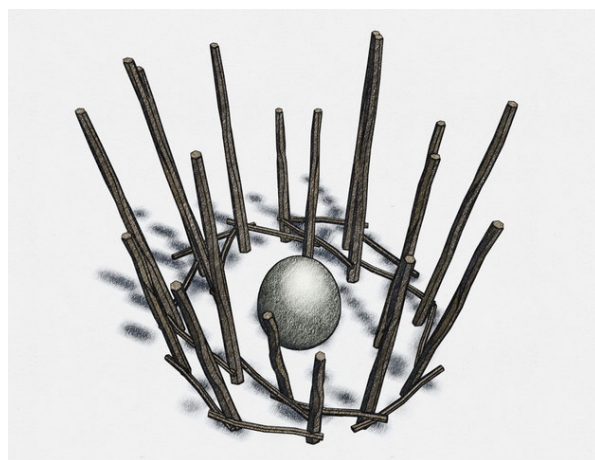

concrete eggs, balance stakes

No. number	XX-19230-02
Age group	3-14
Size (m)	4,0 x 4,1 x 3,5
Required area (m)	4,0 x 4,1
Max. fall height (m)	0,6
Number of users	7

The visualisations are informative.