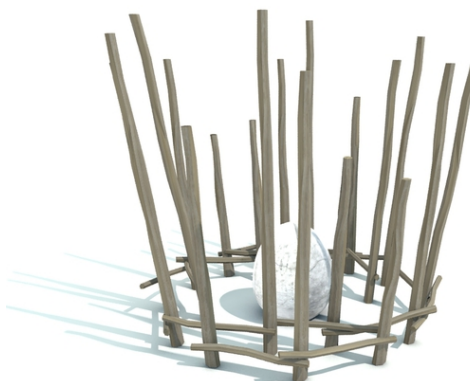

hřiště.cz, s.r.o.
sídlo firmy:
Příkop 838/6
Brno 602 00
www.hriste.cz

kanceláře, korespondence:
Zábrdovická 2
615 00 Brno-Židenice
mobil: +420 777 224 404
e-mail: info@hriste.cz

Endemit

Nest with egg

Description of play elements

concrete eggs, balance stakes

No. number	XX-19230-02

Age group	3-14

Size (m)	4,0 x 4,1 x 3,5

Required area (m)	4,0 x 4,1

Max. fall height (m)	0,6

Number of users	7