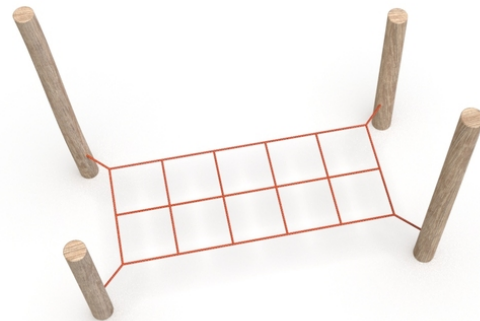

#### Description of play elements

1x horizontal net, 4x wooden stand

<b>No. number</b>	ND-0106-00
<b>Age group</b>	8+
<b>Size (m)</b>	2,5x1,3x1,8
<b>Required area (m)</b>	5,3x4,1
<b>Fall-absorbing surface (m<sup>2</sup>)</b>	20
<b>Max. fall height (m)</b>	0,3
<b>Number of users</b>	1