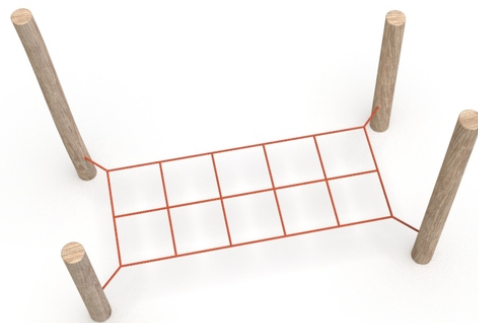

Ninjado

Ninjado 06

Description of play elements

1x horizontal net, 4x wooden stand

No. number	ND-0106-00
Age group	8+
Size (m)	2,5x1,3x1,8
Required area (m)	5,3x4,1
Fall-absorbing surface (m²)	20
Max. fall height (m)	0,3
Number of users	1

The visualisations are informative.