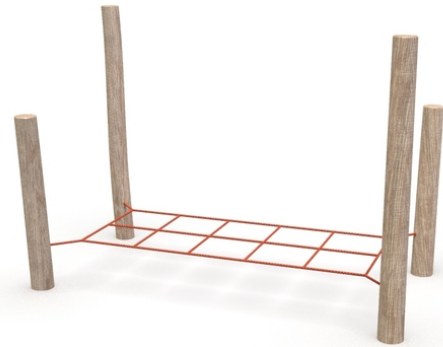

#### Description of play elements

1x horizontal net, 4x wooden stand

<b>No. number</b>	ND-0106-00
<b>Age group</b>	8+
<b>Size (m)</b>	2,5x1,3x1,8
<b>Required area (m)</b>	5,3x4,1
<b>Fall-absorbing surface (m<sup>2</sup>)</b>	20
<b>Max. fall height (m)</b>	0,3
<b>Number of users</b>	1