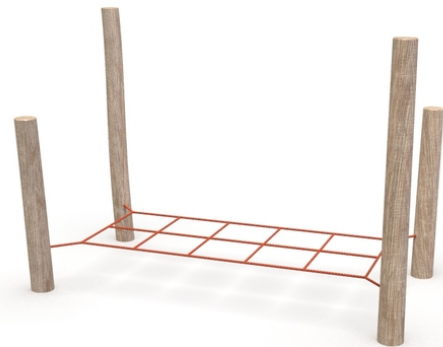

Ninjado

Ninjado 06

Description of play elements

1x horizontal net, 4x wooden stand

No. number	ND-0106-00
Age group	8+
Size (m)	2,5x1,3x1,8
Required area (m)	5,3x4,1
Fall-absorbing surface (m²)	20
Max. fall height (m)	0,3
Number of users	1

The visualisations are informative.