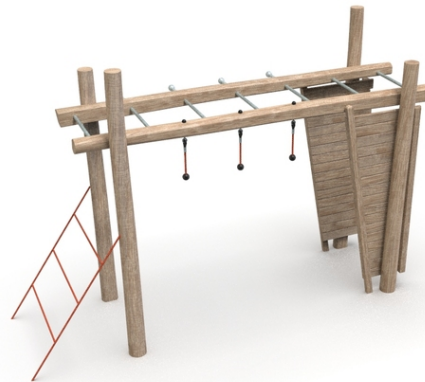

1x net climb, 3x hanged handle with ball, 4x fixed handle with ball, 7x handle pipe

No. number	ND-0108-00
Age group	8+
Size (m)	3,9 x 1,3 x 2,6
Required area (m)	6,8 x 4,7
Fall-absorbing surface (m²)	27
Max. fall height (m)	2,0
Number of users	1