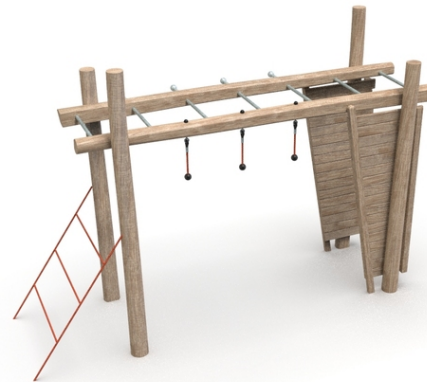

1x net climb, 3x hanged handle with ball, 4x fixed handle with ball, 7x handle pipe

No. number	ND-0108-00
Age group	8+
Size (m)	3,9 x 1,3 x 2,6
Required area (m)	6,8 x 4,7
Fall-absorbing surface (m²)	27
Max. fall height (m)	2,0
Number of users	1