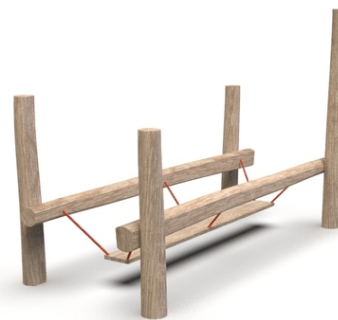

1x hanged balance prism

No. number	ND-0110-00
Age group	8+
Size (m)	2,8x1,2x1,8
Required area (m)	5,8x3,9
Fall-absorbing surface (m ²)	20,5
Max. fall height (m)	0,6
Number of users	1

The visualisations are informative.