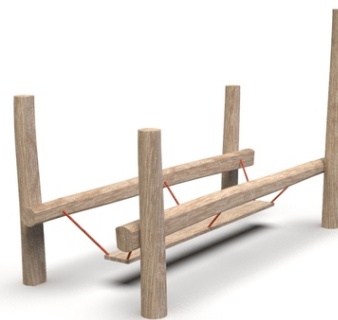

1x hanged balance prism

| | |
|--|-------------|
| No. number | ND-0110-00 |
| Age group | 8+ |
| Size (m) | 2,8x1,2x1,8 |
| Required area (m) | 5,8x3,9 |
| Fall-absorbing surface (m ²) | 20,5 |
| Max. fall height (m) | 0,6 |
| Number of users | 1 |