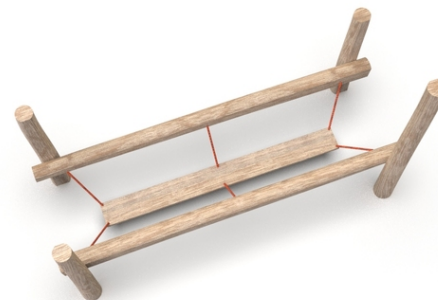

1x hanged balance prism

| | |
|--|-------------|
| No. number | ND-0110-00 |
| Age group | 8+ |
| Size (m) | 2,8x1,2x1,8 |
| Required area (m) | 5,8x3,9 |
| Fall-absorbing surface (m ²) | 20,5 |
| Max. fall height (m) | 0,6 |
| Number of users | 1 |