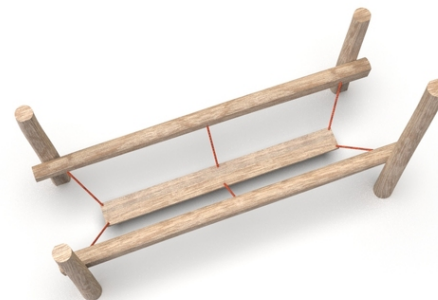

1x hanged balance prism

No. number	ND-0110-00
Age group	8+
Size (m)	2,8x1,2x1,8
Required area (m)	5,8x3,9
Fall-absorbing surface (m ²)	20,5
Max. fall height (m)	0,6
Number of users	1

The visualisations are informative.