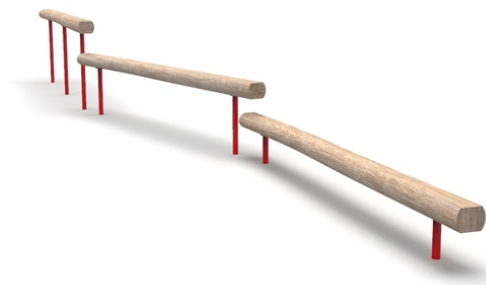

3x horizontal log

No. number	ND-0111-00
Age group	8+
Size (m)	8,5 x 1,0 x 1,0
Required area (m)	11,5 x 4,0
Fall-absorbing surface (m²)	35
Max. fall height (m)	1,0
Number of users	1

The visualisations are informative.