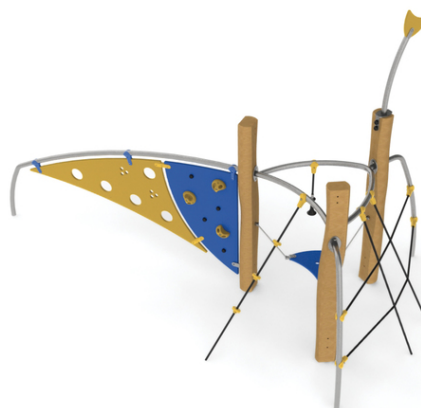

1x perforated climbing wall, 1x climbing wall with grips, 1x tilted climbing net, 1x climbing rope with grips, 1x hanged grip, 1x balance hanged platform

No. number	RR-0109-00
Age group	3 - 14
Size (m)	1,9 x 3,8 x 2,2
Required area (m)	6,8 x 4,9
Fall-absorbing surface (m ²)	24,5
Max. fall height (m)	0,95
Number of users	6