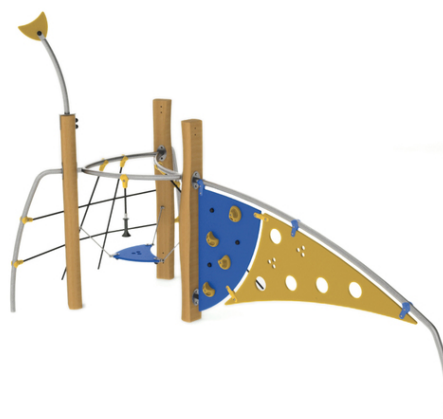

1x perforated climbing wall, 1x climbing wall with grips, 1x tilted climbing net, 1x climbing rope with grips, 1x hanged grip, 1x balance hanged platform

No. number	RR-0109-00
Age group	3 - 14
Size (m)	1,9 x 3,8 x 2,2
Required area (m)	6,8 x 4,9
Fall-absorbing surface (m ²)	24,5
Max. fall height (m)	0,95
Number of users	6