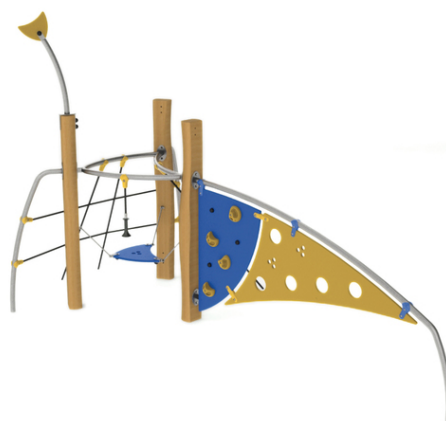

1x perforated climbing wall, 1x climbing wall with grips, 1x tilted climbing net, 1x climbing rope with grips, 1x hanged grip, 1x balance hanged platform

No. number	RR-0109-00
Age group	3 - 14
Size (m)	1,9 x 3,8 x 2,2
Required area (m)	6,8 x 4,9
Fall-absorbing surface (m ²)	24,5
Max. fall height (m)	0,95
Number of users	6