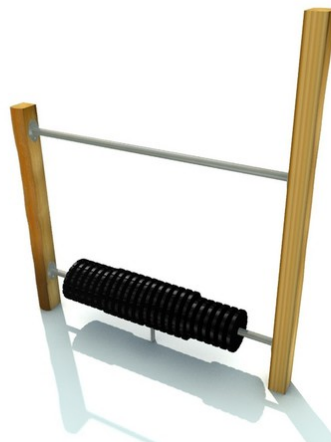

2x acacia stand, 4x rotating elliptic cylinder, 1x support handle

No. number	RR-0303-00
Age group	3 - 14
Size (m)	1,8 x 0,3 x 2,3
Required area (m)	4,5 x 3,0
Fall-absorbing surface (m²)	12
Max. fall height (m)	0,5
Number of users	2