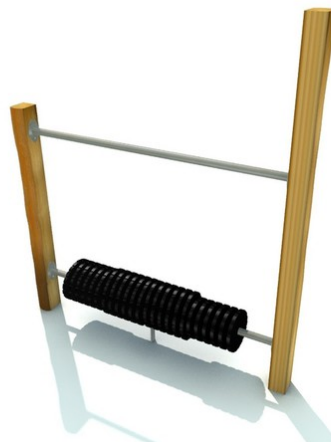

Pedal

Description of play elements

2x acacia stand, 4x rotating elliptic cylinder, 1x support handle

No. number	RR-0303-00
Age group	3 - 14
Size (m)	1,8 x 0,3 x 2,3
Required area (m)	4,5 x 3,0
Fall-absorbing surface (m²)	12
Max. fall height (m)	0,5
Number of users	2