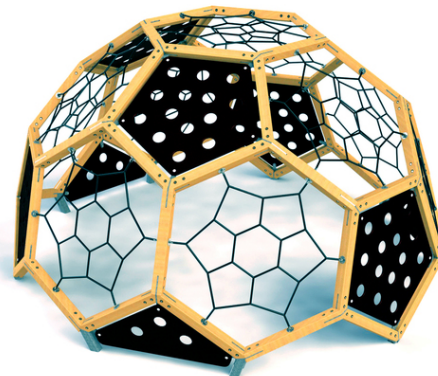

climbing element construction, 9x perforated climbing plate, 10x climbable net in various elevations

No. number	DI-0006-00
Age group	3 - 14
Size (m)	4,5 x 4,5 x 2,5
Required area (m)	7,5 x 7,5
Fall-absorbing surface (m ²)	50
Max. fall height (m)	2,4
Number of users	22

The visualisations are informative.