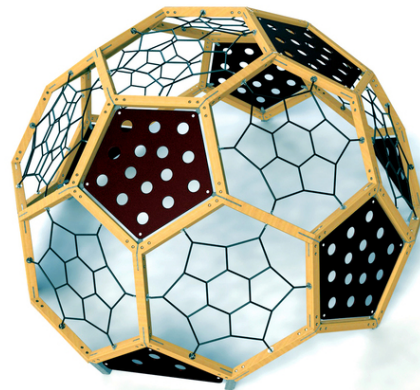

### Description of play elements

climbing element construction, 9x perforated climbing plate, 10x climbable net in various elevations

No. number	DI-0006-00
Age group	3 - 14
Size (m)	4,5 x 4,5 x 2,5
Required area (m)	7,5 x 7,5
Fall-absorbing surface (m <sup>2</sup> )	50
Max. fall height (m)	2,4
Number of users	22