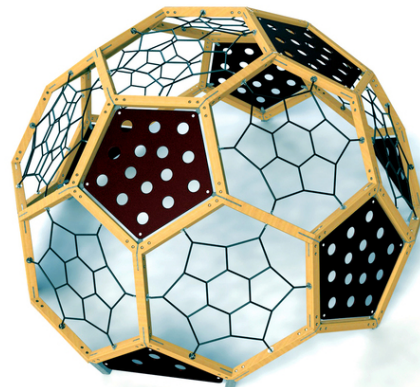

climbing element construction, 9x perforated climbing plate, 10x climbable net in various elevations

No. number	DI-0006-00
Age group	3 - 14
Size (m)	4,5 x 4,5 x 2,5
Required area (m)	7,5 x 7,5
Fall-absorbing surface (m ²)	50
Max. fall height (m)	2,4
Number of users	22