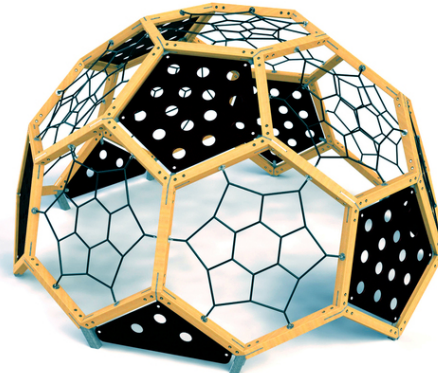

### Description of play elements

climbing element construction, 9x perforated climbing plate, 10x climbable net in various elevations

No. number	DI-0006-00
Age group	3 - 14
Size (m)	4,5 x 4,5 x 2,5
Required area (m)	7,5 x 7,5
Fall-absorbing surface (m <sup>2</sup> )	50
Max. fall height (m)	2,4
Number of users	22