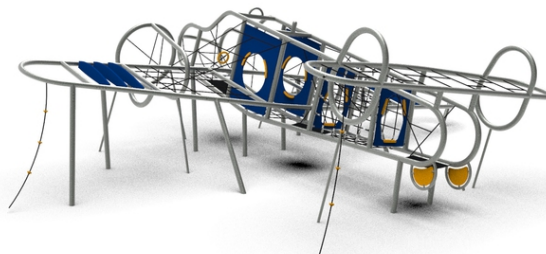

metal and rope obstacles, seat, knipl

No. number	EL-0100-00
Age group	3-14
Size (m)	8,3 x 10,1 x 2,8
Required area (m)	11,8 x 12,8
Fall-absorbing surface (m ²)	108
Max. fall height (m)	2,4
Number of users	15