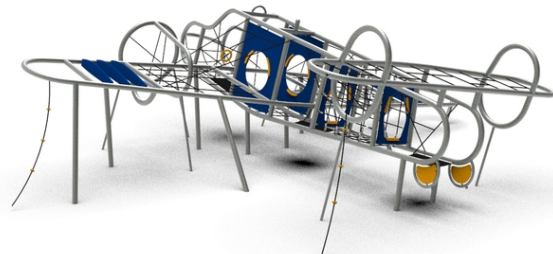

metal and rope obstacles, seat, knipl

| | |
|--|------------------|
| No. number | EL-0100-00 |
| Age group | 3-14 |
| Size (m) | 8,3 x 10,1 x 2,8 |
| Required area (m) | 11,8 x 12,8 |
| Fall-absorbing surface (m ²) | 108 |
| Max. fall height (m) | 2,4 |
| Number of users | 15 |