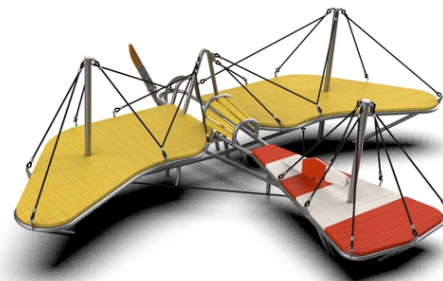

### Plane Taube

#### Description of play elements

climbing construction, rope obstacles

<b>No. number</b>	XA-0020-00
<b>Age group</b>	3-14
<b>Size (m)</b>	3,7 x 4,9 x 1,7
<b>Required area (m)</b>	6,6 x 8,0
<b>Fall-absorbing surface (m<sup>2</sup>)</b>	30,5
<b>Max. fall height (m)</b>	0,95
<b>Number of users</b>	6