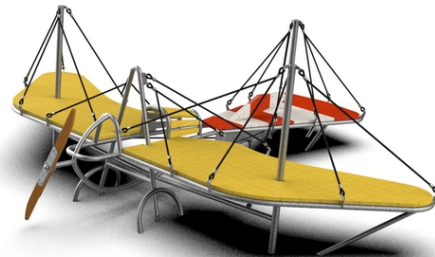

### Plane Taube

#### Description of play elements

climbing construction, rope obstacles

<b>No. number</b>	XA-0020-00
<b>Age group</b>	3-14
<b>Size (m)</b>	3,7 x 4,9 x 1,7
<b>Required area (m)</b>	6,6 x 8,0
<b>Fall-absorbing surface (m<sup>2</sup>)</b>	30,5
<b>Max. fall height (m)</b>	0,95
<b>Number of users</b>	6