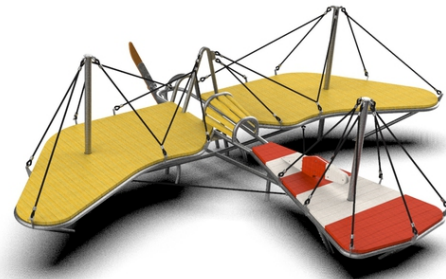

climbing construction, rope obstacles

No. number	XA-0020-00
Age group	3-14
Size (m)	3,7 x 4,9 x 1,7
Required area (m)	6,6 x 8,0
Fall-absorbing surface (m²)	30,5
Max. fall height (m)	0,95
Number of users	6