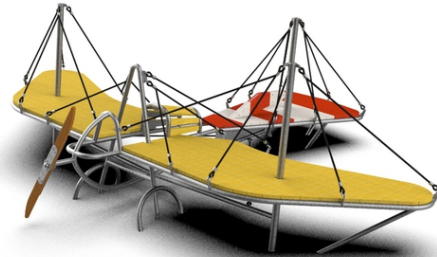

climbing construction, rope obstacles

No. number	XA-0020-00
Age group	3-14
Size (m)	3,7 x 4,9 x 1,7
Required area (m)	6,6 x 8,0
Fall-absorbing surface (m²)	30,5
Max. fall height (m)	0,95
Number of users	6