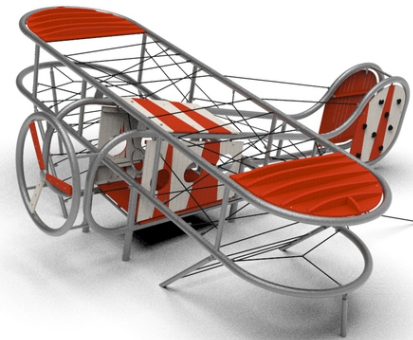

metal and rope obstacles, seat, knipl

No. number	XA-0030-00
Age group	3-14
Size (m)	8,2 x 7,7 x 3,0 m
Required area (m)	12,5 x 11,2
Max. fall height (m)	3
Number of users	15

The visualisations are informative.