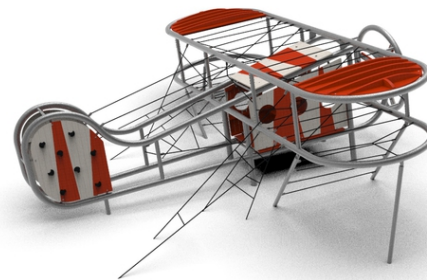

metal and rope obstacles, seat, knipl

No. number	XA-0030-00
Age group	3-14
Size (m)	8,2 x 7,7 x 3,0 m
Required area (m)	12,5 x 11,2
Max. fall height (m)	3
Number of users	15

The visualisations are informative.