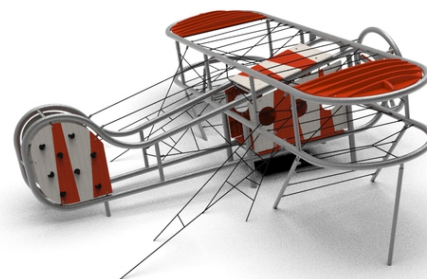

Description of play elements

metal and rope obstacles, seat, knipl

No. number	XA-0030-00
Age group	3-14
Size (m)	8,2 x 7,7 x 3,0 m
Required area (m)	12,5 x 11,2
Max. fall height (m)	3
Number of users	15