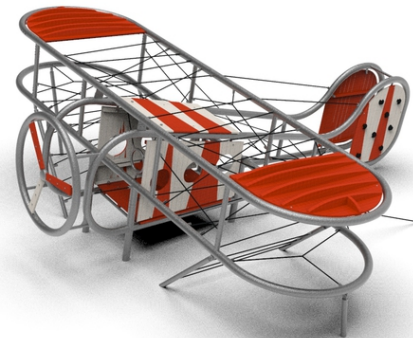

Description of play elements

metal and rope obstacles, seat, knipl

No. number	XA-0030-00
Age group	3-14
Size (m)	8,2 x 7,7 x 3,0 m
Required area (m)	12,5 x 11,2
Max. fall height (m)	3
Number of users	15