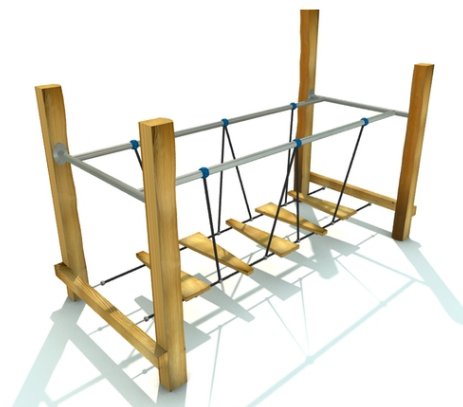

#### Description of play elements

1x bridge construction, 1x rope bridge with acacia steps, 1x metal handrail

No. number	RR-0421-00
Age group	3 - 14
Size (m)	2,5 x 1,2 x 1,8
Required area (m)	5,4 x 4,1
Fall-absorbing surface (m <sup>2</sup> )	20
Max. fall height (m)	do 0,6
Number of users	2