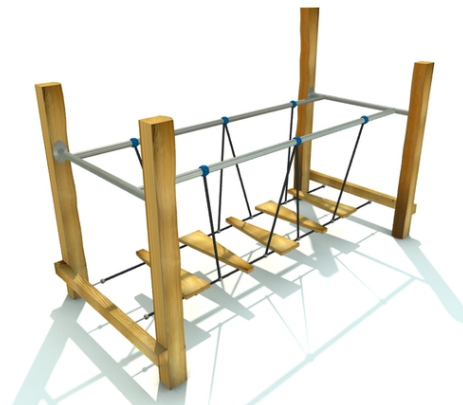

Pont 2

Description of play elements

1x bridge construction, 1x rope bridge with acacia steps, 1x metal handrail

No. number	RR-0421-00
Age group	3 - 14
Size (m)	2,5 x 1,2 x 1,8
Required area (m)	5,4 x 4,1
Fall-absorbing surface (m²)	20
Max. fall height (m)	do 0,6
Number of users	2