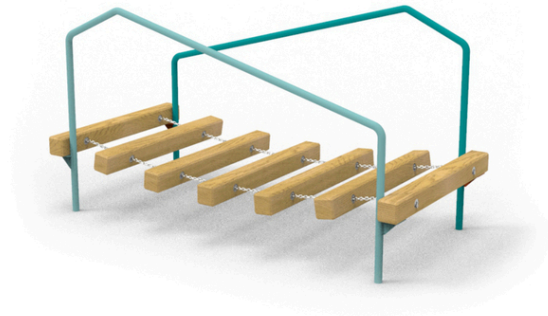

### Description of play elements

2x bridge frame, 7x wooden step

No. number	DI-0220-00
Age group	3-14
Size (m)	2,5 x 1,2 x 1,4
Required area (m)	5,5 x 4,2
Fall-absorbing surface (m <sup>2</sup> )	20
Max. fall height (m)	0,5
Number of users	2