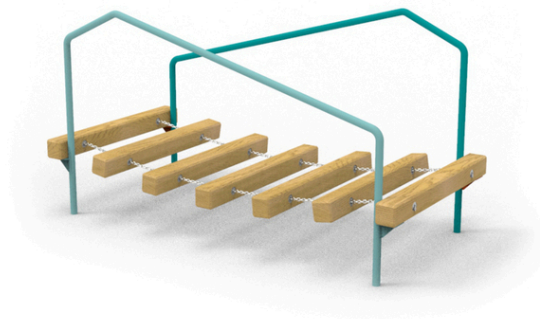

2x bridge frame, 7x wooden step

No. number	DI-0220-00
Age group	3-14
Size (m)	2,5 x 1,2 x 1,4
Required area (m)	5,5 x 4,2
Fall-absorbing surface (m ²)	20
Max. fall height (m)	0,5
Number of users	2

The visualisations are informative.