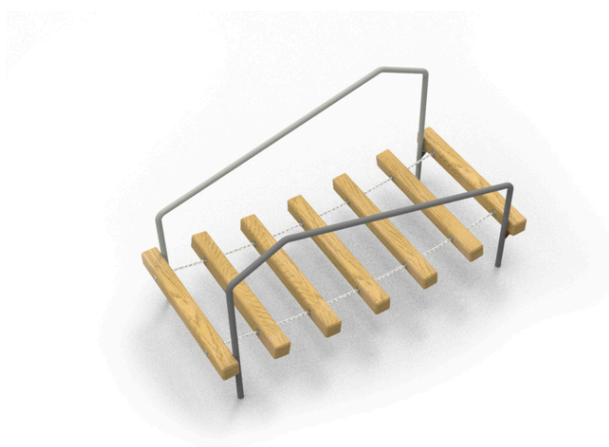

2x bridge frame, 7x wooden step

No. number	DI-0220-00
Age group	3-14
Size (m)	2,5 x 1,2 x 1,4
Required area (m)	5,5 x 4,2
Fall-absorbing surface (m ²)	20
Max. fall height (m)	0,5
Number of users	2

The visualisations are informative.