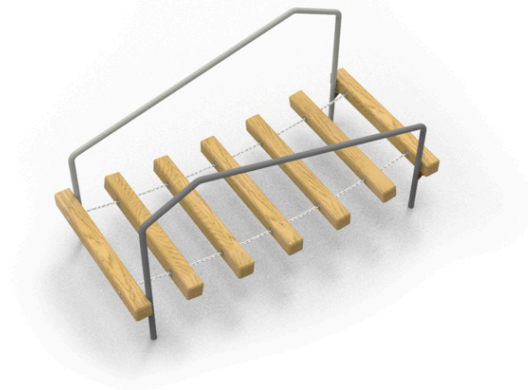

### Description of play elements

2x bridge frame, 7x wooden step

No. number	DI-0220-00
Age group	3-14
Size (m)	2,5 x 1,2 x 1,4
Required area (m)	5,5 x 4,2
Fall-absorbing surface (m <sup>2</sup> )	20
Max. fall height (m)	0,5
Number of users	2