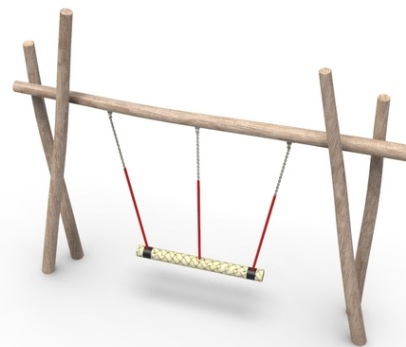

## Woody Doo

#### Description of play elements

construction of acacia swing, 1x hanged rope group-swing

No. number	WD-0406-00
Age group	3 - 14
Size (m)	4 x 0,6 x 3,4
Required area (m)	4 x 8
Fall-absorbing surface (m <sup>2</sup> )	24
Max. fall height (m)	1,5
Number of users	2