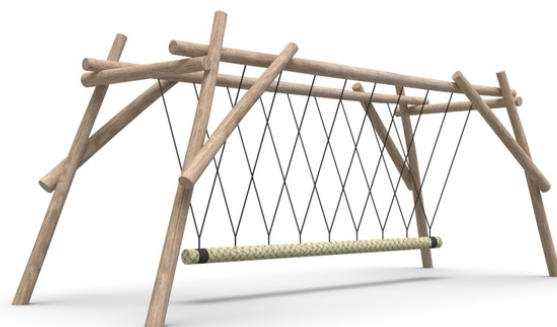

Woody Doo

Ramr midi

Description of play elements

swing acacia construction, 1x hanged rope seat

No. number	WD-0442-00
Age group	3 - 14
Size (m)	7,0 x 1,75 x 2,8
Required area (m)	12,1 x 3,0
Fall-absorbing surface (m²)	21
Max. fall height (m)	1,5
Number of users	8