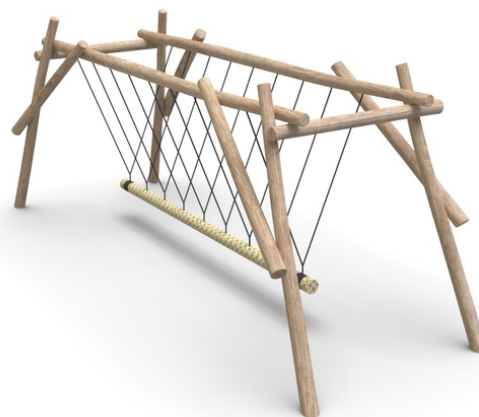

Woody Doo

Ramr midi

Description of play elements

swing acacia construction, 1x hanged rope seat

No. number	WD-0442-00
Age group	3 - 14
Size (m)	7,0 x 1,75 x 2,8
Required area (m)	12,1 x 3,0
Fall-absorbing surface (m²)	21
Max. fall height (m)	1,5
Number of users	8

The visualisations are informative.